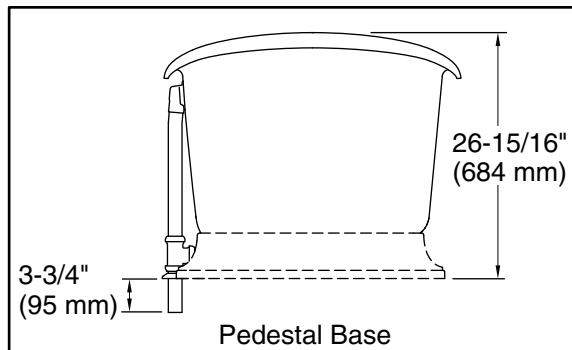

	0	White
---	---	-------

Technical Information

All product dimensions are nominal.

Installation:	Freestanding
Drain location:	Center
Basin area, bottom:	48-15/16" x 24-3/4" (1243 mm x 629 mm)
Basin area, top:	58-11/16" x 27-13/16" (1491 mm x 706 mm)
Weight:	396.2 lbs (179.7 kg)
Minimum floor load:	90 lbs/ft ² (439.4 kg/m ²)
Water depth:	14-3/8" (366 mm)
Water capacity:	90 gal (340.7 L)
Template:	1344921-7, not required, included