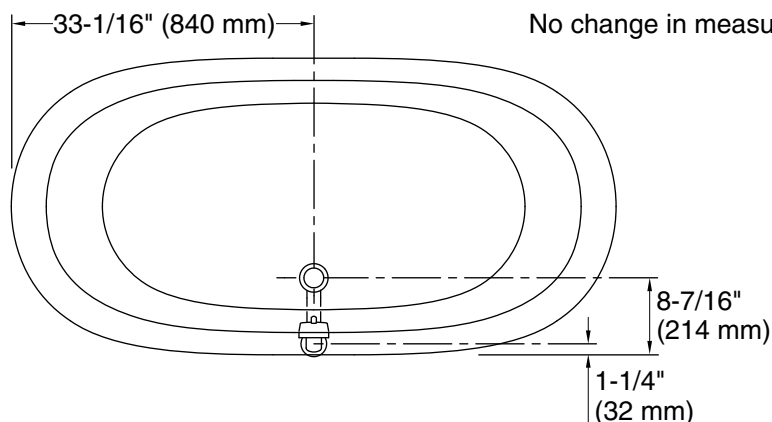

	0	White
---	---	-------

Technical Information

All product dimensions are nominal.

Installation:	Freestanding
Drain location:	Center
Basin area, bottom:	48-15/16" x 24-3/4" (1243 mm x 629 mm)
Basin area, top:	58-11/16" x 27-13/16" (1491 mm x 706 mm)
Weight:	396.2 lbs (179.7 kg)
Minimum floor load:	90 lbs/ft ² (439.4 kg/m ²)
Water depth:	14-3/8" (366 mm)
Water capacity:	90 gal (340.7 L)
Template:	1344921-7, not required, included