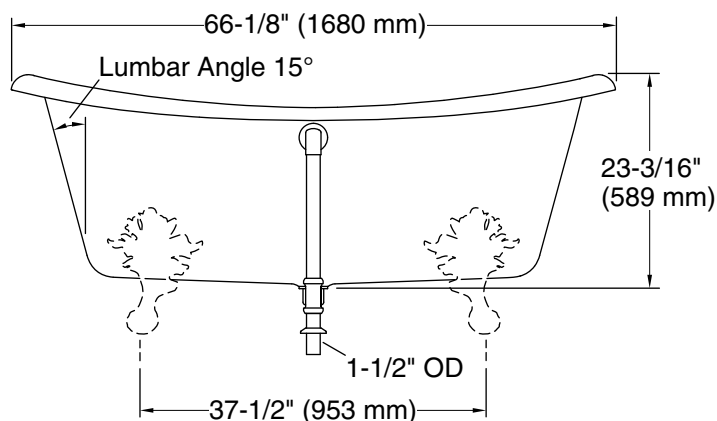

	0	White
---	---	-------

Technical Information

All product dimensions are nominal.

Installation:	Freestanding
Drain location:	Center
Basin area, bottom:	48-15/16" x 24-3/4" (1243 mm x 629 mm)
Basin area, top:	58-11/16" x 27-13/16" (1491 mm x 706 mm)
Weight:	396.2 lbs (179.7 kg)
Minimum floor load:	90 lbs/ft ² (439.4 kg/m ²)
Water depth:	14-3/8" (366 mm)
Water capacity:	90 gal (340.7 L)
Template:	1344921-7, not required, included