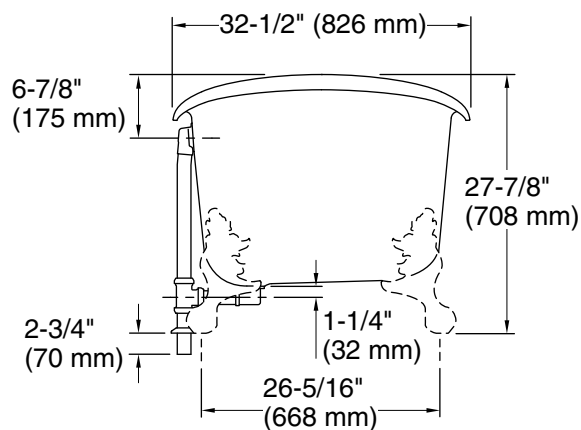

	0	White
---	---	-------

Technical Information

All product dimensions are nominal.

Installation:	Freestanding
Drain location:	Center
Basin area, bottom:	48-15/16" x 24-3/4" (1243 mm x 629 mm)
Basin area, top:	58-11/16" x 27-13/16" (1491 mm x 706 mm)
Weight:	396.2 lbs (179.7 kg)
Minimum floor load:	90 lbs/ft ² (439.4 kg/m ²)
Water depth:	14-3/8" (366 mm)
Water capacity:	90 gal (340.7 L)
Template:	1344921-7, not required, included

Notes

Measure your actual product for rough-in details.

Install this product according to the installation instructions.

The hot water supply should be 70% of the capacity of the bath or greater. Installations will vary.