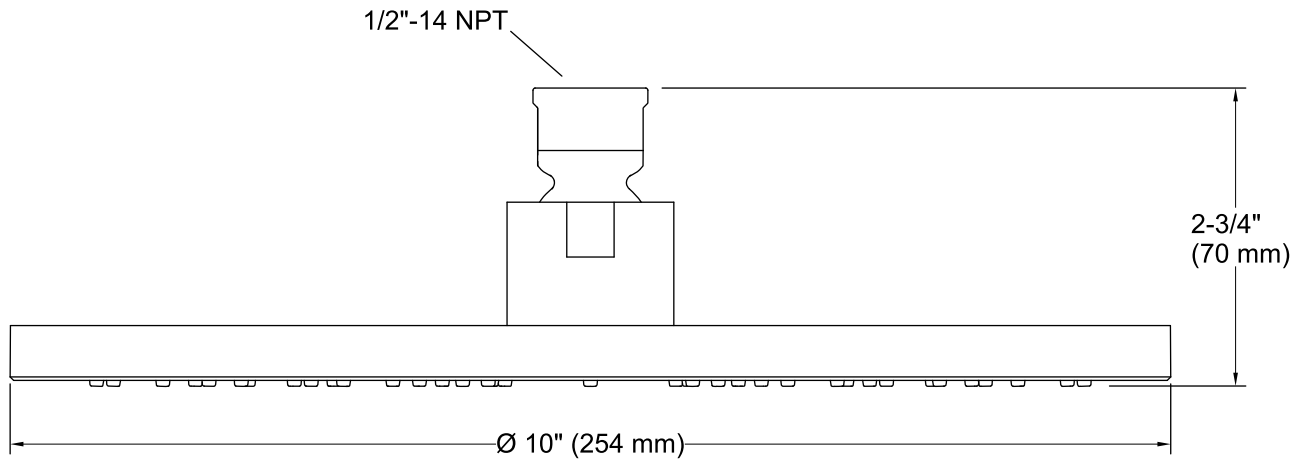

Features

- Single-function Rain showerhead
- MasterClean™ spray nozzles prohibit mineral buildup for easy cleaning
- Katalyst™ Spray Technology with air induction ball joint (patent pending)
- Optimized sprayface for maximum performance
- Solid brass construction
- 2.5 gallon (9.5 L) per minute flow rate
- 1/2" - 14 NPT connection

Technical Information

All product dimensions are nominal.

Notes

Install this product according to the installation instructions.