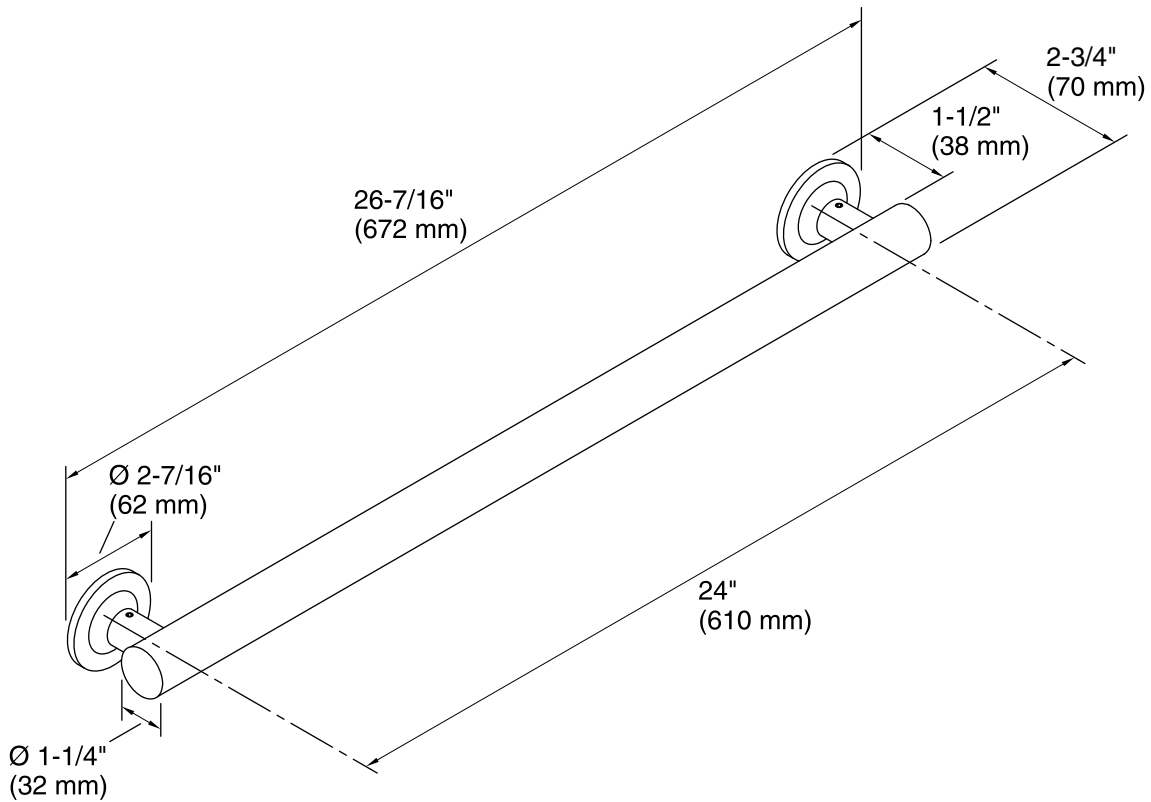

Technical Information

All product dimensions are nominal.

Material: Metal

Notes

Measure your actual product for roughing-in details.

WARNING: Risk of personal injury. The wall plates on the grab bar must be mounted to a brace between the wall studs. This will ensure that the weight of the user is adequately supported.