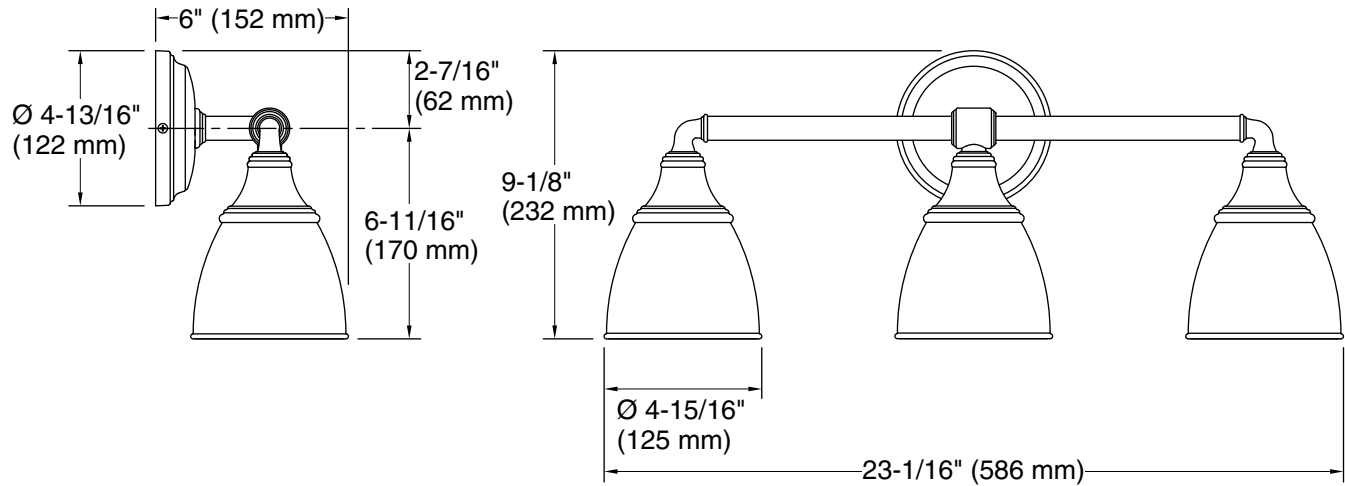

Features

- Frosted-glass shades
- Sconce can be positioned up or down, depending on room setting
- Coordinates with other products in the Devonshire collection
- Includes installation hardware
- Suitable for damp locations, per UL 1598

Technical Information

All product dimensions are nominal.

Installation Type: Wall-mount

Material: Metal

Number of Lights: 3

Notes

Install this product according to the installation guide.