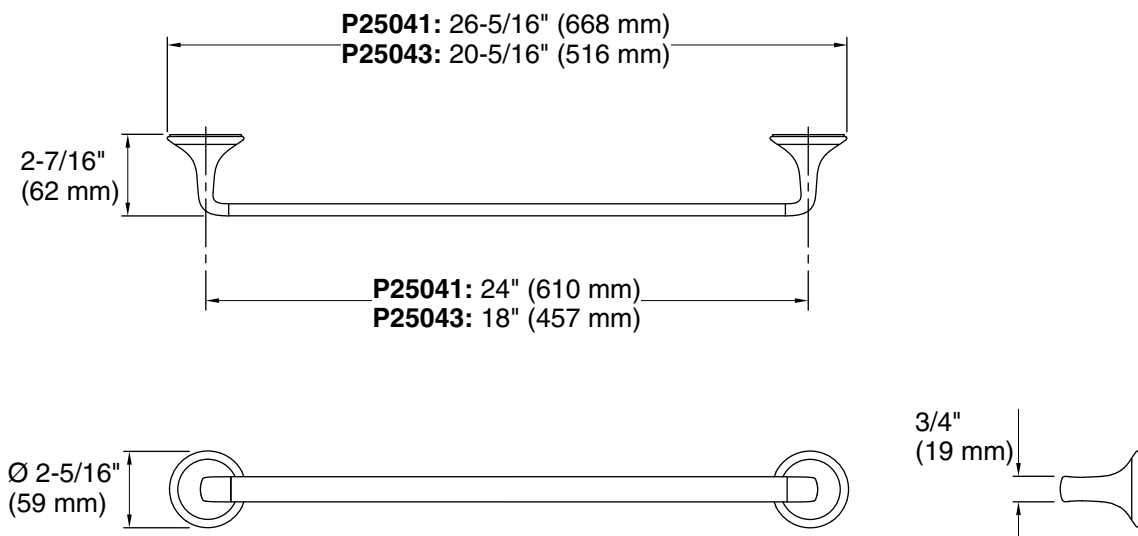

FEATURES

- Solid metal construction for durability and reliability
- Includes hex wrench for installation
- Complements the Script collection

| SPECIFIED MODEL | | | | |
|-----------------|-----------------------|---|---|---|
| Model | Description | Finishes | | |
| P25041-00 | Script Towel Bar, 24" | <input type="checkbox"/> CP Polished Chrome | <input type="checkbox"/> AD Nickel Silver | <input type="checkbox"/> BCH Blush Bronze |
| P25043-00 | Script Towel Bar, 18" | <input type="checkbox"/> CP Polished Chrome | <input type="checkbox"/> AD Nickel Silver | <input type="checkbox"/> BCH Blush Bronze |