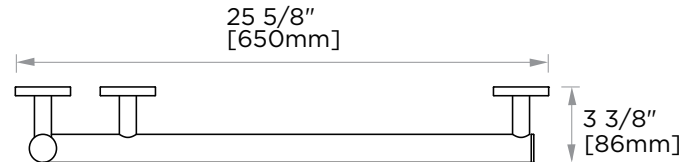

GRAB BARS SERIES

ANGLE GRAB BAR

8289101

PRODUCT NAME: ANGLE GRAB BAR

SIZE: 24"x18"

PRODUCT CODE: 8289101

MATERIAL: All-brass construction

- STOCKED FINISHES:**
- Polished Chrome (99)
 - Brushed Nickel (81)
 - Polished Nickel (68)
 - Matte Black (48)