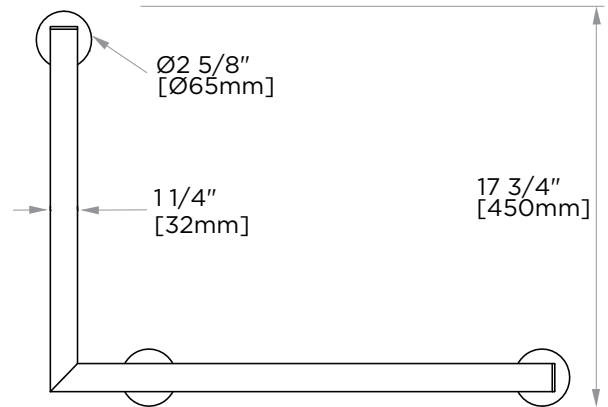

GRAB BARS SERIES

ANGLE GRAB BAR

8289101

PRODUCT NAME: ANGLE GRAB BAR

SIZE: 24"x18"

PRODUCT CODE: 8289101

MATERIAL: All-brass construction

- STOCKED FINISHES:**
- Polished Chrome (99)
 - Brushed Nickel (81)
 - Polished Nickel (68)
 - Matte Black (48)