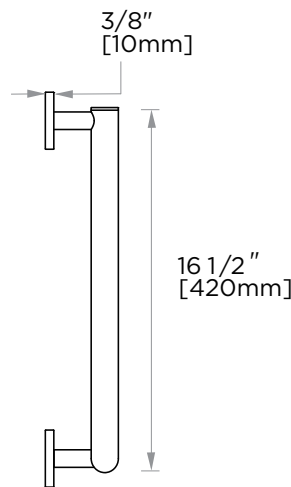

GRAB BARS SERIES

ANGLE GRAB BAR

8289101

PRODUCT NAME: ANGLE GRAB BAR

SIZE: 24"x18"

PRODUCT CODE: 8289101

MATERIAL: All-brass construction

- STOCKED FINISHES:**
- Polished Chrome (99)
 - Brushed Nickel (81)
 - Polished Nickel (68)
 - Matte Black (48)