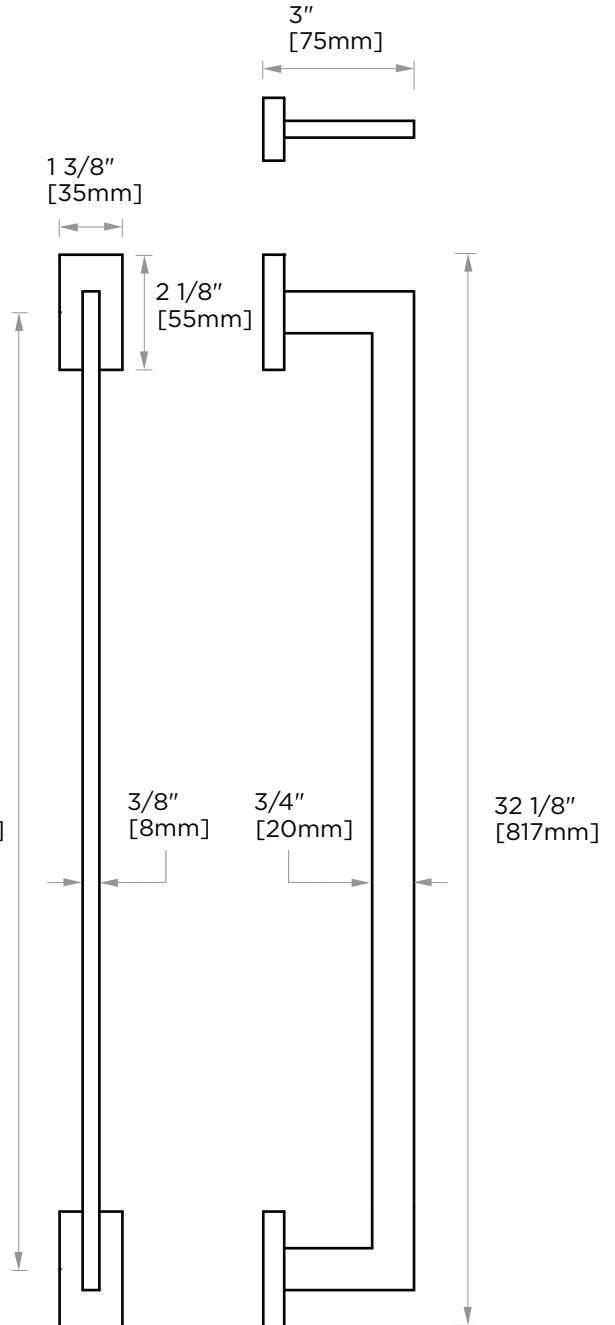

VIENNA COLLECTION
TOWEL BAR 30"
480300

PRODUCT NAME: TOWEL BAR 30"

PRODUCT CODE: 480300

MATERIAL: All-brass construction

KEY FEATURES: Contemporary design.
Straight lines with a sleek silhouette.

STOCKED FINISHES:

NOTE: Dimensions and specifications are subject to change without notice.