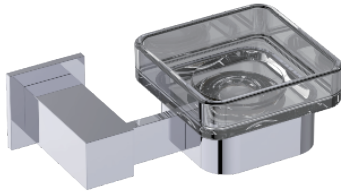

Includes Rosette : 40X4mm  
Without Rosette

With Rosette

**PRODUCT NAME:** SOAP DISH

**PRODUCT CODE:** 277650

**MATERIAL:** All-brass construction

**KEY FEATURES:** Contemporary design. Square base with clean and elongated lines.

## LISBON COLLECTION SOAP DISH 277650

NOTE: Dimensions and specifications are subject to change without notice.