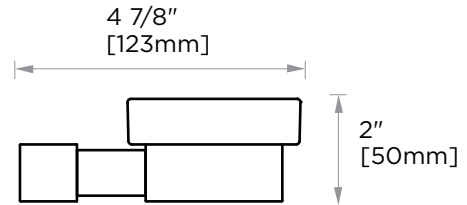

Includes Rosette : 40X4mm  
Without Rosette

With Rosette

**PRODUCT NAME:** SOAP DISH

**PRODUCT CODE:** 277650

**MATERIAL:** All-brass construction

**KEY FEATURES:** Contemporary design. Square base with clean and elongated lines.

## LISBON COLLECTION SOAP DISH 277650

NOTE: Dimensions and specifications are subject to change without notice.

### Small Round Rosette

137RDSM 40X4mm

\*Rosettes are sold separately

### Large Round Rosette

137RDLG 48X10mm

\*Rosettes are sold separately

NOTE: Dimensions and specifications are subject to change without notice.