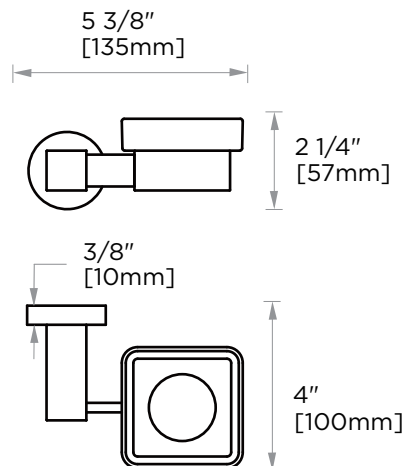

Includes Rosette : 40X4mm  
Without Rosette

With Rosette

**PRODUCT NAME:** SOAP DISH

**PRODUCT CODE:** 277650

**MATERIAL:** All-brass construction

**KEY FEATURES:** Contemporary design. Square base with clean and elongated lines.

### Large Square Rosette

277SQLG 45X12mm

\*Rosettes are sold separately

### Small Round Rosette

137RDSM 40X4mm

\*Rosettes are sold separately

### Large Round Rosette

137RDLG 48X10mm

\*Rosettes are sold separately

NOTE: Dimensions and specifications are subject to change without notice.