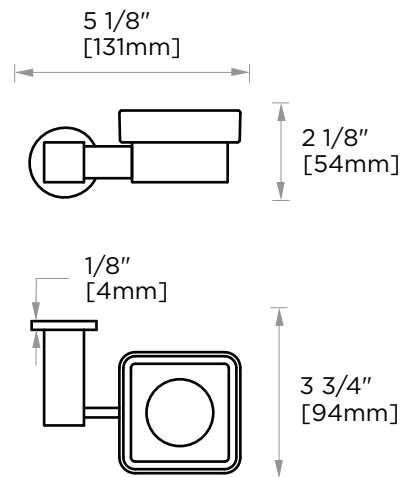

Includes Rosette : 40X4mm  
Without Rosette

With Rosette

**PRODUCT NAME:** SOAP DISH

**PRODUCT CODE:** 277650

**MATERIAL:** All-brass construction

**KEY FEATURES:** Contemporary design. Square base with clean and elongated lines.

### Large Square Rosette

277SQLG 45X12mm

\*Rosettes are sold separately

### Small Round Rosette

137RDSM 40X4mm

\*Rosettes are sold separately

### Large Round Rosette

137RDLG 48X10mm

\*Rosettes are sold separately

NOTE: Dimensions and specifications are subject to change without notice.