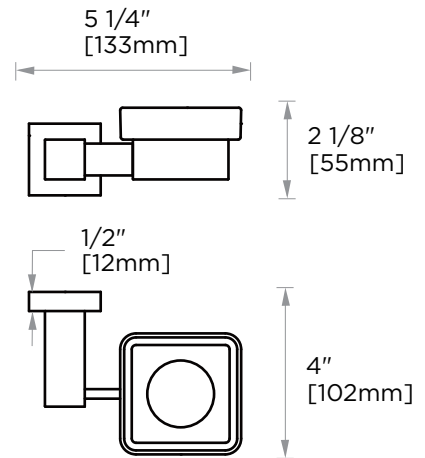

Includes Rosette : 40X4mm  
Without Rosette

With Rosette

**PRODUCT NAME:** SOAP DISH

**PRODUCT CODE:** 277650

**MATERIAL:** All-brass construction

**KEY FEATURES:** Contemporary design. Square base with clean and elongated lines.

### Large Square Rosette

277SQLG 45X12mm

\*Rosettes are sold separately

### Small Round Rosette

137RDSM 40X4mm

\*Rosettes are sold separately

### Large Round Rosette

137RDLG 48X10mm

\*Rosettes are sold separately

NOTE: Dimensions and specifications are subject to change without notice.