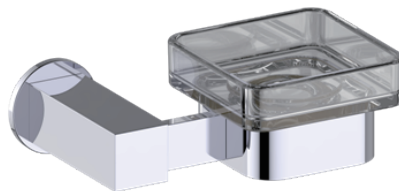

Includes Rosette : 40X4mm  
Without Rosette

With Rosette

**PRODUCT NAME:** SOAP DISH

**PRODUCT CODE:** 277650

**MATERIAL:** All-brass construction

**KEY FEATURES:** Contemporary design. Square base with clean and elongated lines.

## LISBON COLLECTION SOAP DISH 277650

NOTE: Dimensions and specifications are subject to change without notice.

### Large Square Rosette

277SQLG 45X12mm

\*Rosettes are sold separately

### Small Round Rosette

137RDSM 40X4mm

\*Rosettes are sold separately