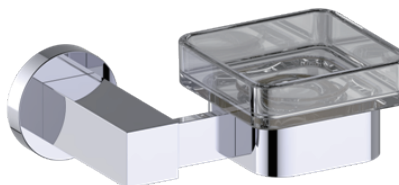

Includes Rosette : 40X4mm  
Without Rosette

With Rosette

**PRODUCT NAME:** SOAP DISH

**PRODUCT CODE:** 277650

**MATERIAL:** All-brass construction

**KEY FEATURES:** Contemporary design. Square base with clean and elongated lines.

## LISBON COLLECTION SOAP DISH 277650

NOTE: Dimensions and specifications are subject to change without notice.

### Small Round Rosette

137RDSM 40X4mm

\*Rosettes are sold separately

### Large Round Rosette

137RDLG 48X10mm

\*Rosettes are sold separately

NOTE: Dimensions and specifications are subject to change without notice.