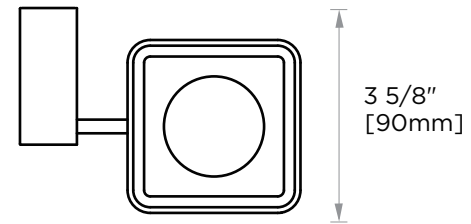

Includes Rosette : 40X4mm  
Without Rosette

With Rosette

**PRODUCT NAME:** SOAP DISH

**PRODUCT CODE:** 277650

**MATERIAL:** All-brass construction

**KEY FEATURES:** Contemporary design. Square base with clean and elongated lines.

## LISBON COLLECTION SOAP DISH 277650

NOTE: Dimensions and specifications are subject to change without notice.

### Small Round Rosette

137RDSM 40X4mm

\*Rosettes are sold separately

### Large Round Rosette

137RDLG 48X10mm

\*Rosettes are sold separately

NOTE: Dimensions and specifications are subject to change without notice.