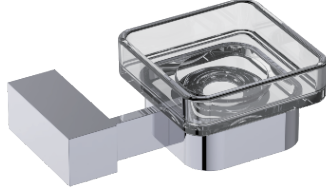

Includes Rosette : 40X4mm  
Without Rosette

With Rosette

**PRODUCT NAME:** SOAP DISH

**PRODUCT CODE:** 277650

**MATERIAL:** All-brass construction

**KEY FEATURES:** Contemporary design. Square base with clean and elongated lines.

## LISBON COLLECTION SOAP DISH 277650

NOTE: Dimensions and specifications are subject to change without notice.