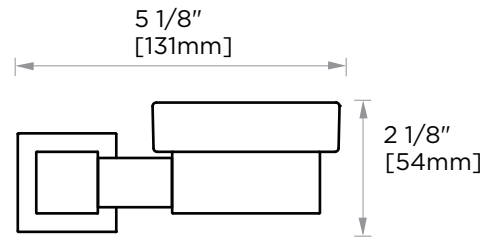

Includes Rosette : 40X4mm  
Without Rosette

With Rosette

**PRODUCT NAME:** SOAP DISH

**PRODUCT CODE:** 277650

**MATERIAL:** All-brass construction

**KEY FEATURES:** Contemporary design. Square base with clean and elongated lines.

## LISBON COLLECTION SOAP DISH 277650

NOTE: Dimensions and specifications are subject to change without notice.

### Small Round Rosette

137RDSM 40X4mm

\*Rosettes are sold separately

### Large Round Rosette

137RDLG 48X10mm

\*Rosettes are sold separately

NOTE: Dimensions and specifications are subject to change without notice.