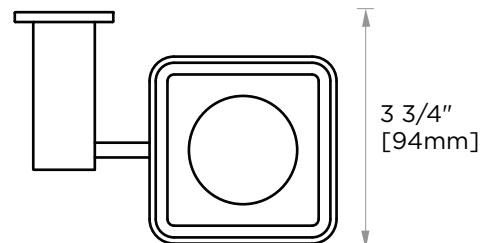

Includes Rosette : 40X4mm  
Without Rosette

With Rosette

**PRODUCT NAME:** SOAP DISH

**PRODUCT CODE:** 277650

**MATERIAL:** All-brass construction

**KEY FEATURES:** Contemporary design. Square base with clean and elongated lines.

## LISBON COLLECTION SOAP DISH 277650

NOTE: Dimensions and specifications are subject to change without notice.

### Small Round Rosette

137RDSM 40X4mm

\*Rosettes are sold separately

### Large Round Rosette

137RDLG 48X10mm

\*Rosettes are sold separately

NOTE: Dimensions and specifications are subject to change without notice.