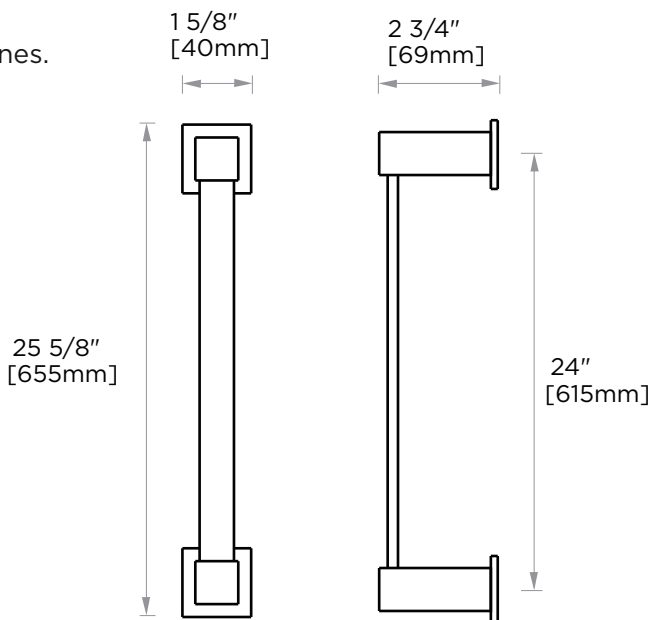

Includes Rosette : 40X4mm
Without Rosette

With Rosette

LISBON COLLECTION

TOWEL BAR 24"

277240

PRODUCT NAME: TOWEL BAR 24"

PRODUCT CODE: 277240

MATERIAL: All-brass construction

WARRANTY:

Lifetime Limited (Residential Use)
One Year (Commercial Use)

NOTE: Dimensions and specifications are subject to change without notice.

LISBON COLLECTION

Large Square Rosette
277SQLG 45X12mm

Small Round Rosette
137RDSM 40X4mm

Large Round Rosette
137RDLG 48X10mm

NOTE: Dimensions and specifications are subject to change without notice.