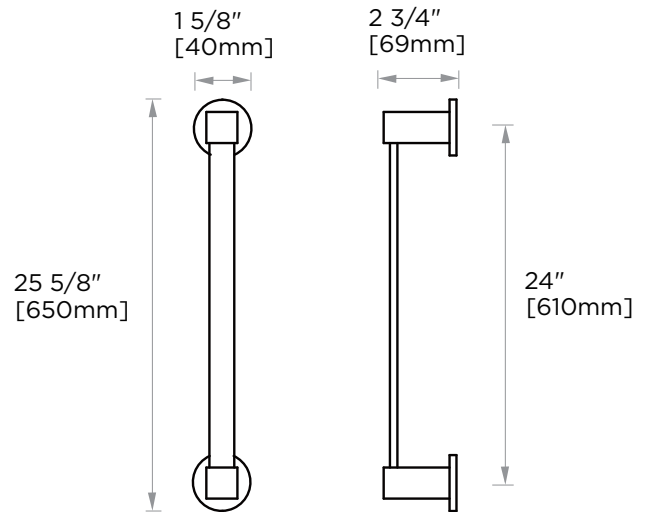

Includes Rosette : 40X4mm
Without Rosette

With Rosette

LISBON COLLECTION

TOWEL BAR 24"

277240

PRODUCT NAME: TOWEL BAR 24"

PRODUCT CODE: 277240

MATERIAL: All-brass construction

WARRANTY:

Lifetime Limited (Residential Use)
One Year (Commercial Use)

NOTE: Dimensions and specifications are subject to change without notice.

LISBON COLLECTION

Large Square Rosette
277SQLG 45X12mm

Small Round Rosette
137RDSM 40X4mm

Large Round Rosette
137RDLG 48X10mm

NOTE: Dimensions and specifications are subject to change without notice.