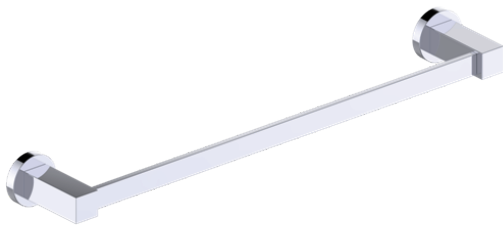

Includes Rosette : 40X4mm
Without Rosette

With Rosette

LISBON COLLECTION

TOWEL BAR 24"

277240

PRODUCT NAME: TOWEL BAR 24"

PRODUCT CODE: 277240

MATERIAL: All-brass construction

WARRANTY:

Lifetime Limited (Residential Use)
One Year (Commercial Use)

NOTE: Dimensions and specifications are subject to change without notice.

LISBON COLLECTION

Large Square Rosette
277SQLG 45X12mm

Small Round Rosette
137RDSM 40X4mm

Large Round Rosette
137RDLG 48X10mm

NOTE: Dimensions and specifications are subject to change without notice.