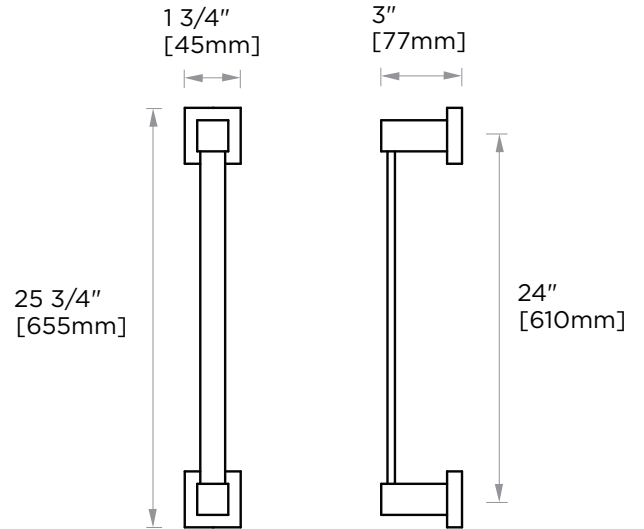

Includes Rosette : 40X4mm
Without Rosette

With Rosette

LISBON COLLECTION

TOWEL BAR 24"

277240

PRODUCT NAME: TOWEL BAR 24"

PRODUCT CODE: 277240

MATERIAL: All-brass construction

WARRANTY:

Lifetime Limited (Residential Use)
One Year (Commercial Use)

NOTE: Dimensions and specifications are subject to change without notice.

LISBON COLLECTION

Large Square Rosette
277SQLG 45X12mm

Small Round Rosette
137RDSM 40X4mm

Large Round Rosette
137RDLG 48X10mm

NOTE: Dimensions and specifications are subject to change without notice.