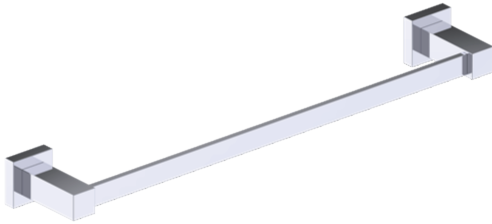

Includes Rosette : 40X4mm
Without Rosette

With Rosette

LISBON COLLECTION

TOWEL BAR 24"

277240

PRODUCT NAME: TOWEL BAR 24"

PRODUCT CODE: 277240

MATERIAL: All-brass construction

WARRANTY:

Lifetime Limited (Residential Use)
One Year (Commercial Use)

NOTE: Dimensions and specifications are subject to change without notice.

LISBON COLLECTION

Large Square Rosette
277SQLG 45X12mm

Small Round Rosette
137RDSM 40X4mm

Large Round Rosette
137RDLG 48X10mm

NOTE: Dimensions and specifications are subject to change without notice.