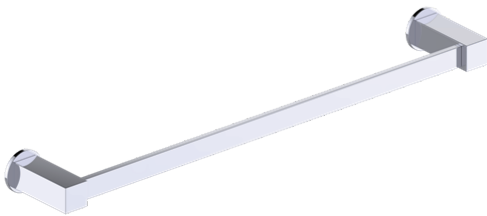

Includes Rosette : 40X4mm
Without Rosette

With Rosette

LISBON COLLECTION

TOWEL BAR 24"

277240

PRODUCT NAME: TOWEL BAR 24"

PRODUCT CODE: 277240

MATERIAL: All-brass construction

KEY FEATURES: Contemporary design. Square base with clean and elongated lines.

STOCKED FINISHES:

- Polished Chrome (99)
- Brushed Nickel (81)
- Polished Nickel (68)
- Matte Black (48)

SPECIAL FINISHES AVAILABLE: 26 options available. Please see our website for full list samples

WARRANTY:

Lifetime Limited (Residential Use)
One Year (Commercial Use)

NOTE: Dimensions and specifications are subject to change without notice.

LISBON COLLECTION

Large Square Rosette
277SQLG 45X12mm

Small Round Rosette
137RDSM 40X4mm

Large Round Rosette
137RDLG 48X10mm

NOTE: Dimensions and specifications are subject to change without notice.