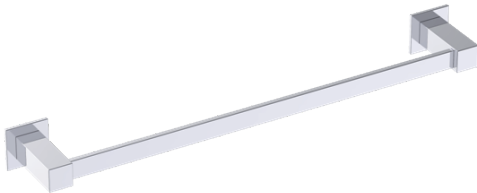

Includes Rosette : 40X4mm
Without Rosette

With Rosette

LISBON COLLECTION

TOWEL BAR 24"

277240

PRODUCT NAME: TOWEL BAR 24"

PRODUCT CODE: 277240

MATERIAL: All-brass construction

KEY FEATURES: Contemporary design. Square base with clean and elongated lines.

STOCKED FINISHES:

- Polished Chrome (99)
- Brushed Nickel (81)
- Polished Nickel (68)
- Matte Black (48)

SPECIAL FINISHES AVAILABLE: 26 options available. Please see our website for full list samples

WARRANTY:

Lifetime Limited (Residential Use)
One Year (Commercial Use)

NOTE: Dimensions and specifications are subject to change without notice.

LISBON COLLECTION

Large Square Rosette
277SQLG 45X12mm

Small Round Rosette
137RDSM 40X4mm

Large Round Rosette
137RDLG 48X10mm

NOTE: Dimensions and specifications are subject to change without notice.