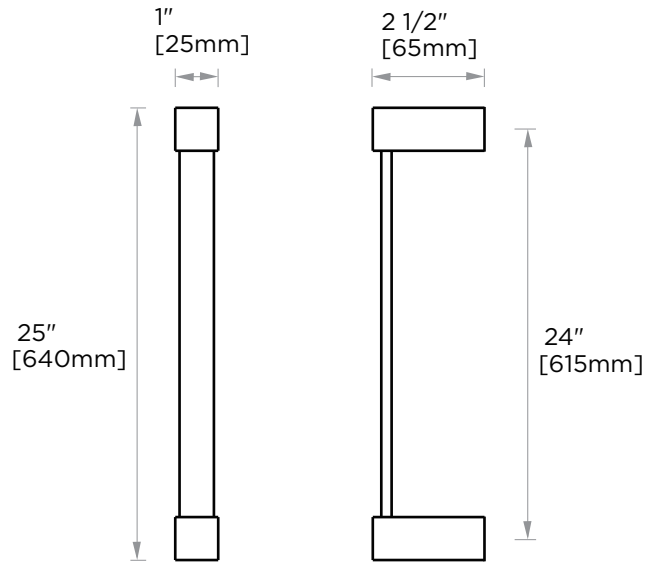

Includes Rosette : 40X4mm
Without Rosette

With Rosette

LISBON COLLECTION

TOWEL BAR 24"

277240

PRODUCT NAME: TOWEL BAR 24"

PRODUCT CODE: 277240

MATERIAL: All-brass construction

WARRANTY:

Lifetime Limited (Residential Use)
One Year (Commercial Use)

NOTE: Dimensions and specifications are subject to change without notice.

LISBON COLLECTION

Large Square Rosette
277SQLG 45X12mm

Small Round Rosette
137RDSM 40X4mm

Large Round Rosette
137RDLG 48X10mm

NOTE: Dimensions and specifications are subject to change without notice.