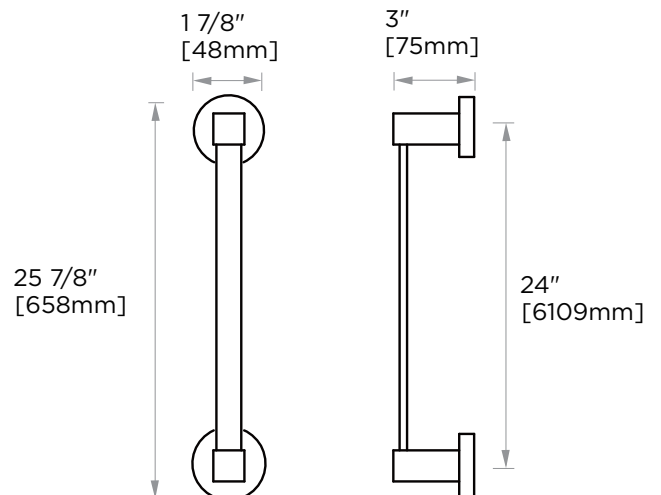

Includes Rosette : 40X4mm
Without Rosette

With Rosette

LISBON COLLECTION

TOWEL BAR 24"

277240

PRODUCT NAME: TOWEL BAR 24"

PRODUCT CODE: 277240

MATERIAL: All-brass construction

WARRANTY:

Lifetime Limited (Residential Use)
One Year (Commercial Use)

NOTE: Dimensions and specifications are subject to change without notice.

LISBON COLLECTION

Large Square Rosette
277SQLG 45X12mm

Small Round Rosette
137RDSM 40X4mm

Large Round Rosette
137RDLG 48X10mm

NOTE: Dimensions and specifications are subject to change without notice.