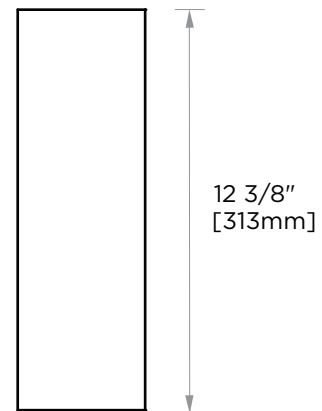

WARRANTY:

Lifetime Limited (Residential Use)
One Year (Commercial Use)

NOTE: Dimensions and specifications are subject to change without notice.