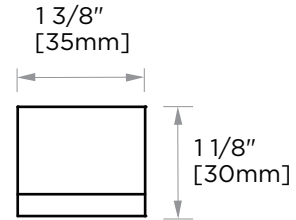

## BERLIN COLLECTION CABINET PULL 12" 232712

**PRODUCT NAME:** CABINET PULL 12"

**PRODUCT CODE:** 232712

**MATERIAL:** All-brass construction

**KEY FEATURES:** Contemporary design with solid bold rectangular geometry.