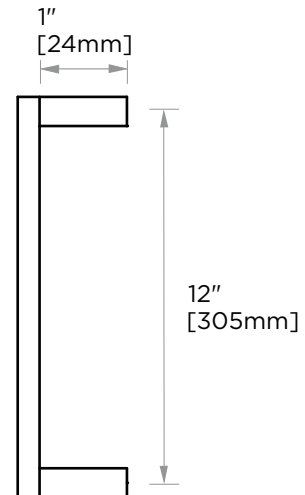

WARRANTY:

Lifetime Limited (Residential Use)
One Year (Commercial Use)

NOTE: Dimensions and specifications are subject to change without notice.