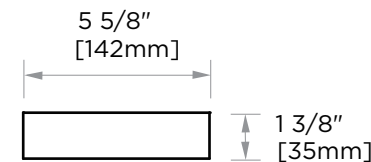

WARRANTY:

Lifetime Limited (Residential Use)
One Year (Commercial Use)

NOTE: Dimensions and specifications are subject to change without notice.