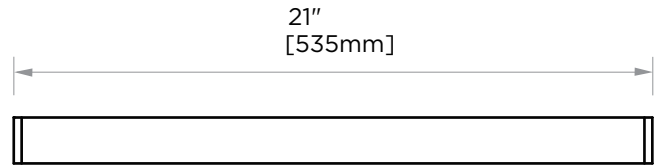

WARRANTY:

Lifetime Limited (Residential Use)
One Year (Commercial Use)

NOTE: Dimensions and specifications are subject to change without notice.