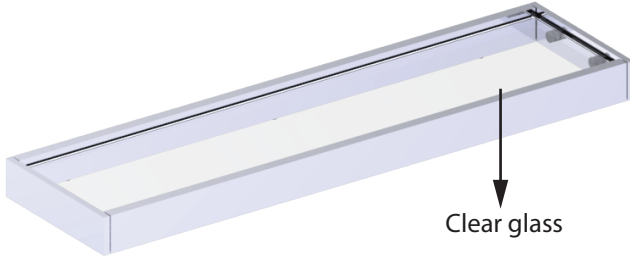

BERLIN COLLECTION GLASS SHELF 232671

PRODUCT NAME: GLASS SHELF

PRODUCT CODE: 232671

MATERIAL: All-brass construction

KEY FEATURES: Contemporary design with solid bold rectangular geometry.

STOCKED FINISHES: