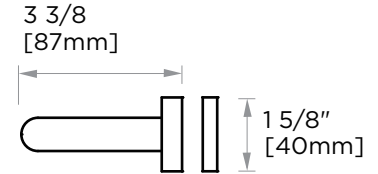

OSLO COLLECTION
THROUGH GLASS
TOWEL BAR 24"
144240TG

PRODUCT NAME: THROUGH GLASS TOWEL BAR 24"

PRODUCT CODE: 144240TG

MATERIAL: All-brass construction

KEY FEATURES: Contemporary design. Round minimalist look.