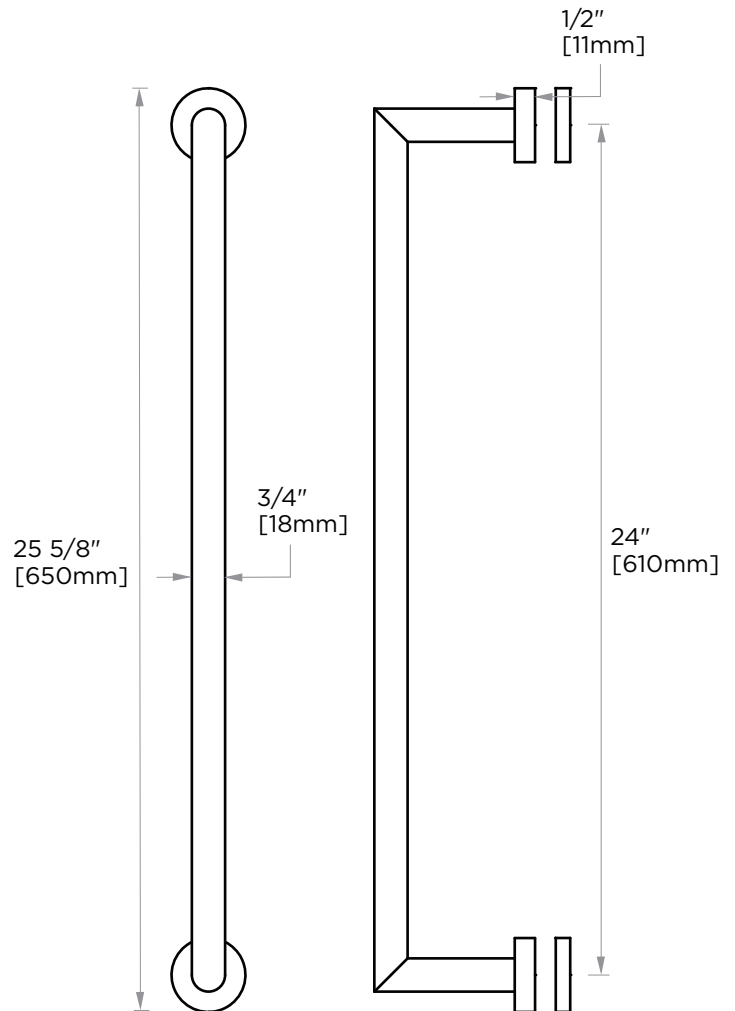

OSLO COLLECTION
THROUGH GLASS
TOWEL BAR 24"
144240TG

PRODUCT NAME: THROUGH GLASS TOWEL BAR 24"

PRODUCT CODE: 144240TG

MATERIAL: All-brass construction

KEY FEATURES: Contemporary design. Round minimalist look.

NOTE: Dimensions and specifications are subject to change without notice.