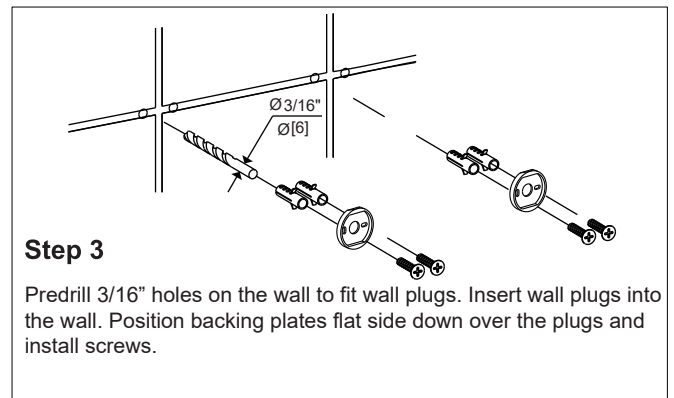

### TOWEL BARS

440240

Tools required for installation

|             |        |
|-------------|--------|
|             |        |
| Level       | Pencil |
|             |        |
| Screwdriver | Drill  |
|             |        |
| Hammer      |        |