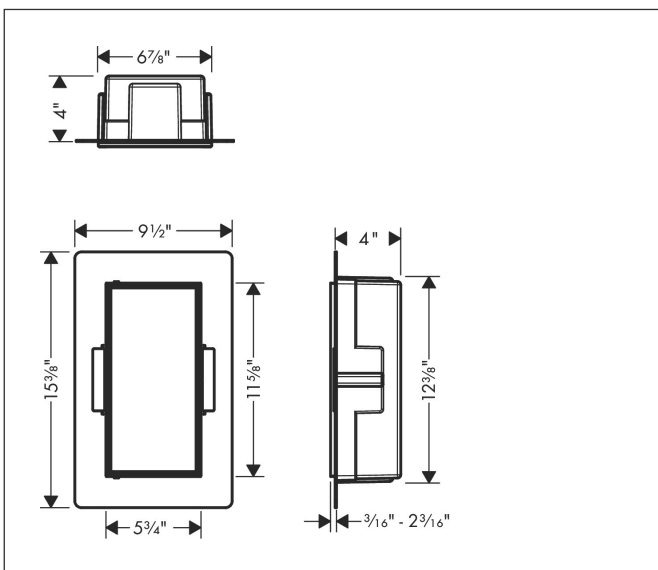

Brand hansgrohe
Art. Name **XtraStoris Rock** Wall niche with tileable door 12"x 6"x 4"
Art. Nr. 56082700
Surface matte white
Pos. 1

Product Picture

Features

- Consists of: wall niche with tileable door, sealing set
- Tileable Push-Open door
- Depth of the tileable door: 12 mm
- Installation depth: 100 mm
- Where to use: renovation, new construction
- Variable installation depth
- Easy to clean surface
- Suitable for use in wet areas
- easy adjustment to tile thickness
- Wall type: solid wall construction, drywall construction
- Material sealing set: Polystyrene (PS)
- Material wall niche: Stainless Steel 304 (1.4301)
- Dimensions wall niche: 300 x 150 x 100 mm (HxWxD)
- Required dimensions for sealing set: 313 x 175 x 100 mm (HxWxD)

Drawing

Technology