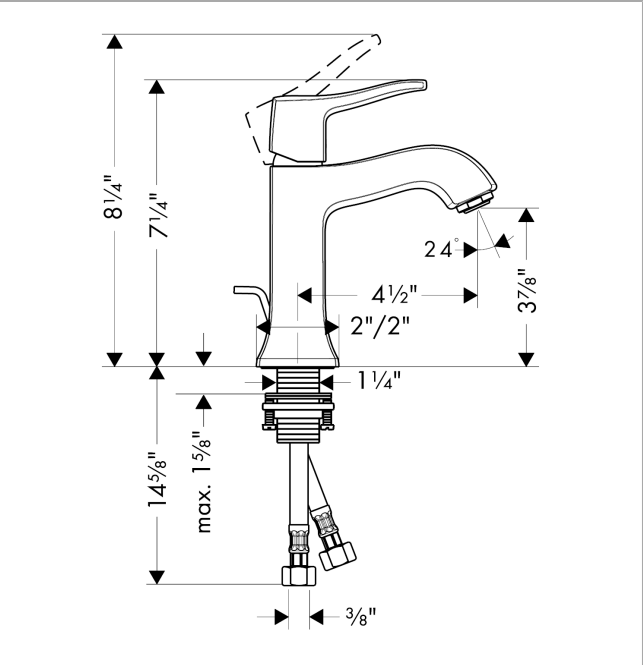

Metris C
Single-Hole Faucet 100 with Pop-Up Drain, 1.2 GPM
 Finishes : **rubbed bronze** Part no. : **31075921**

Description

Features

- Aerated spray
- Flow: 1.2 GPM (4.5 L/Min)
- Ceramic cartridge
- Includes pop-up drain

Item details

List Price \$ 460.00

Technology

Compliance

Product image

Scale drawing

Metris C
Single-Hole Faucet 100 with Pop-Up Drain, 1.2 GPM
 Finishes : **rubbed bronze** Part no. : **31075921**

Exploded drawing

Year of production: >07/16

Metris C**Single-Hole Faucet 100 with Pop-Up Drain, 1.2 GPM**Finishes : **rubbed bronze** Part no. : **31075921****Spare parts list**

Year of production: >07/16

Pos.	Description	Part no.	Price	PU
1	handle	31291920	-	1
2	screw cover	96338000	-	1
3	flange	98863920	-	1
4	nut	98864000	-	1
5	cartridge, assy	95973001	-	1
6	locking screw for handle	95140000	-	1
7	seal	98865000	-	1
8	adapter for cartridge	98866000	-	1
9	aerator M24x1 (4,5 l/min)	92877920	-	1
10	fixing set (Ø 32)	13961000	-	1
11	pull rod	96657920	-	1
12	connection hose 18½" M8x0,75 3/8"	96321001	-	1
a	pop up waste	88509920	-	1
b	fixation extension 35 mm	13898000	-	1
c	lever collar	97548000	-	1