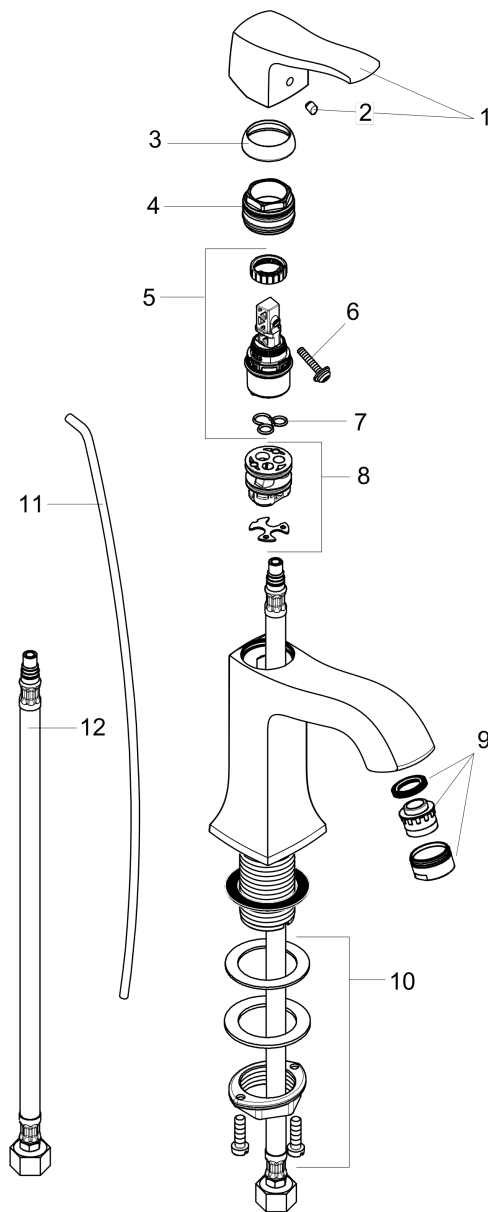

Metris C
Single-Hole Faucet 100 with Pop-Up Drain, 1.2 GPM
 Finishes : **rubbed bronze** Part no. : **31075921**

Description

Features

- Aerated spray
- Flow: 1.2 GPM (4.5 L/Min)
- Ceramic cartridge
- Includes pop-up drain

Item details

List Price \$ 460.00

Technology

Compliance

Product image

Scale drawing

Metris C
Single-Hole Faucet 100 with Pop-Up Drain, 1.2 GPM
 Finishes : **rubbed bronze** Part no. : **31075921**

Exploded drawing

Year of production: >07/16

Metris C**Single-Hole Faucet 100 with Pop-Up Drain, 1.2 GPM**Finishes : **rubbed bronze** Part no. : **31075921****Spare parts list**

Year of production: >07/16

Pos.	Description	Part no.	Price	PU
1	handle	31291920	-	1
2	screw cover	96338000	-	1
3	flange	98863920	-	1
4	nut	98864000	-	1
5	cartridge, assy	95973001	-	1
6	locking screw for handle	95140000	-	1
7	seal	98865000	-	1
8	adapter for cartridge	98866000	-	1
9	aerator M24x1 (4,5 l/min)	92877920	-	1
10	fixing set (Ø 32)	13961000	-	1
11	pull rod	96657920	-	1
12	connection hose 18½" M8x0,75 3/8"	96321001	-	1
a	pop up waste	88509920	-	1
b	fixation extension 35 mm	13898000	-	1
c	lever collar	97548000	-	1