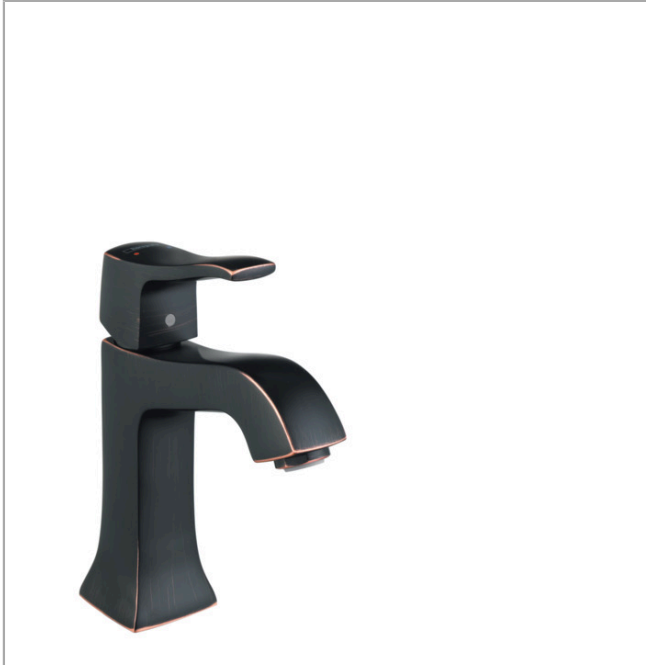

Metris C
Single-Hole Faucet 100 with Pop-Up Drain, 1.2 GPM
 Finishes : **rubbed bronze** Part no. : **31075921**

Description

Features

- Aerated spray
- Flow: 1.2 GPM (4.5 L/Min)
- Ceramic cartridge
- Includes pop-up drain

Item details

List Price \$ 460.00

Technology

Compliance

Product image

Scale drawing

Metris C
Single-Hole Faucet 100 with Pop-Up Drain, 1.2 GPM
 Finishes : **rubbed bronze** Part no. : **31075921**

Exploded drawing

Year of production: >07/16

Metris C**Single-Hole Faucet 100 with Pop-Up Drain, 1.2 GPM**Finishes : **rubbed bronze** Part no. : **31075921****Spare parts list**

Year of production: >07/16

Pos.	Description	Part no.	Price	PU
1	handle	31291920	-	1
2	screw cover	96338000	-	1
3	flange	98863920	-	1
4	nut	98864000	-	1
5	cartridge, assy	95973001	-	1
6	locking screw for handle	95140000	-	1
7	seal	98865000	-	1
8	adapter for cartridge	98866000	-	1
9	aerator M24x1 (4,5 l/min)	92877920	-	1
10	fixing set (Ø 32)	13961000	-	1
11	pull rod	96657920	-	1
12	connection hose 18½" M8x0,75 3/8"	96321001	-	1
a	pop up waste	88509920	-	1
b	fixation extension 35 mm	13898000	-	1
c	lever collar	97548000	-	1