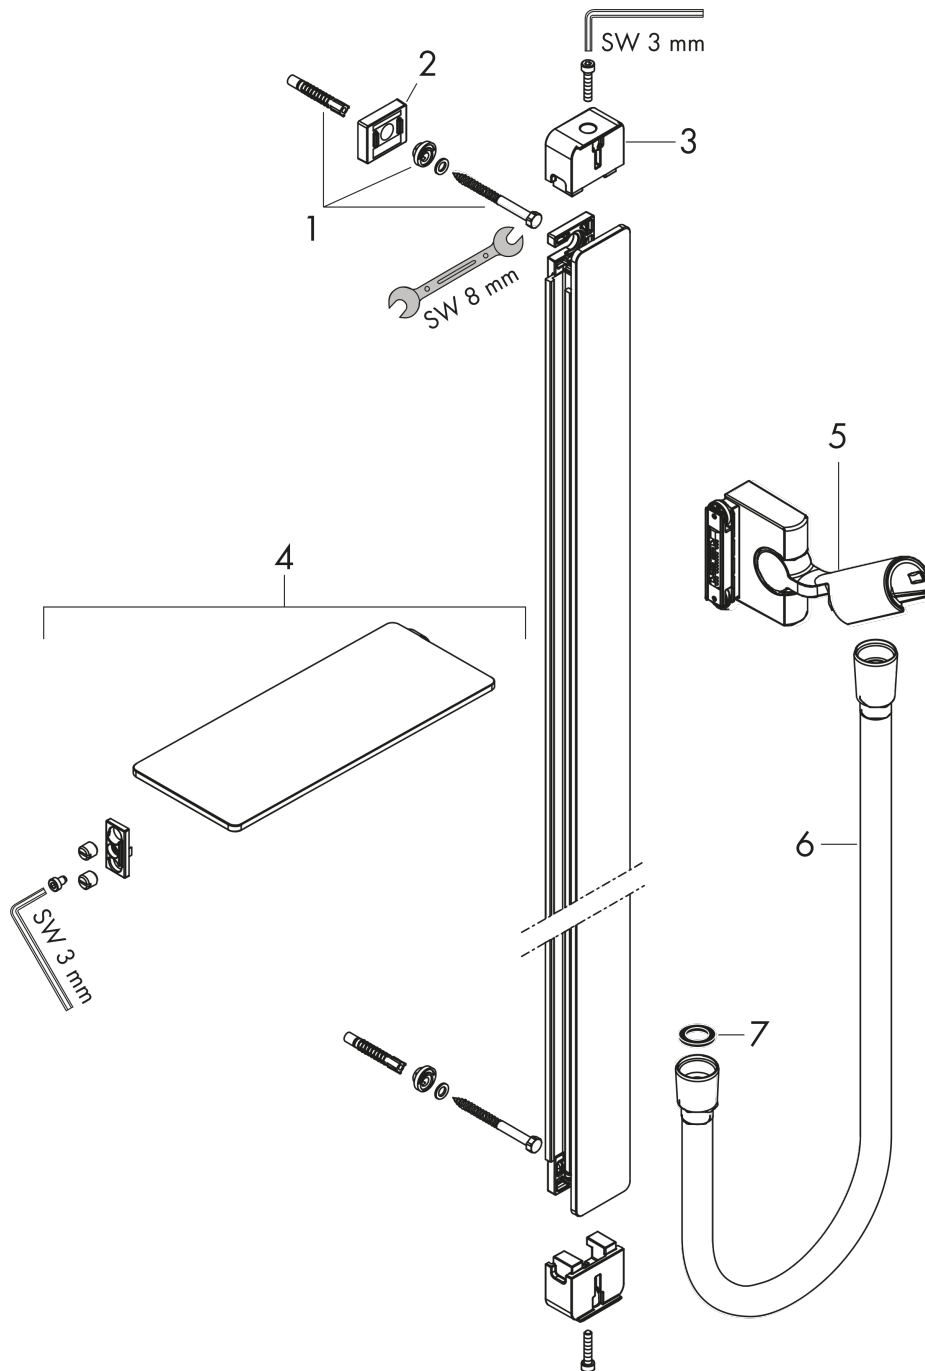

Unica
Wallbar Raindance E, 36"
 Finishes : **chrome** Part no. : **27640000**

Description

Features

- consists of: Wallbar, Handshower hose, Slider, Soap dish
- Shelf made of safety glass
- Flat aluminum profile with mirrored safety glass finish
- Angle-adjustable holder pivots left and right, slides easily and locks in place

Item details

List Price \$ 293.00

Compliance

Product image

Scale drawing

Unica
 Wallbar Raindance E, 36"
 Finishes : chrome Part no. : 27640000

Exploded drawing

Year of production: >10/17

Unica
Wallbar Raindance E, 36"
 Finishes : **chrome** Part no. : **27640000**

Spare parts list

Year of production: >10/17

Pos.	Description	Part no.	Price	PU
1	mounting set	92841000	-	1
2	tile-matching-disk	93124000	-	1
3	cover	93101000	-	1
4	shelf	26511000	-	1
5	support, assy	93100000	-	1
6	shower hose Isiflex'B 1,60 m	28276000	-	1
7	seal	98058000	-	1