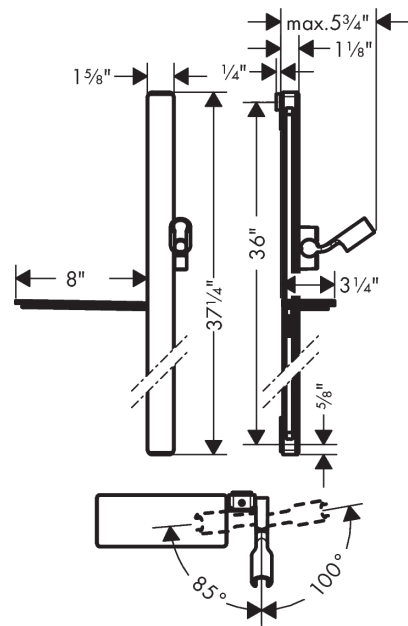

Unica
Wallbar Raindance E, 36"
 Finishes : **chrome** Part no. : **27640000**

Description

Features

- consists of: Wallbar, Handshower hose, Slider, Soap dish
- Shelf made of safety glass
- Flat aluminum profile with mirrored safety glass finish
- Angle-adjustable holder pivots left and right, slides easily and locks in place

Item details

List Price \$ 293.00

Compliance

Product image

Scale drawing

Unica
 Wallbar Raindance E, 36"
 Finishes : chrome Part no. : 27640000

Exploded drawing

Year of production: >10/17

Unica
Wallbar Raindance E, 36"
 Finishes : **chrome** Part no. : **27640000**

Spare parts list

Year of production: >10/17

Pos.	Description	Part no.	Price	PU
1	mounting set	92841000	-	1
2	tile-matching-disk	93124000	-	1
3	cover	93101000	-	1
4	shelf	26511000	-	1
5	support, assy	93100000	-	1
6	shower hose Isiflex'B 1,60 m	28276000	-	1
7	seal	98058000	-	1