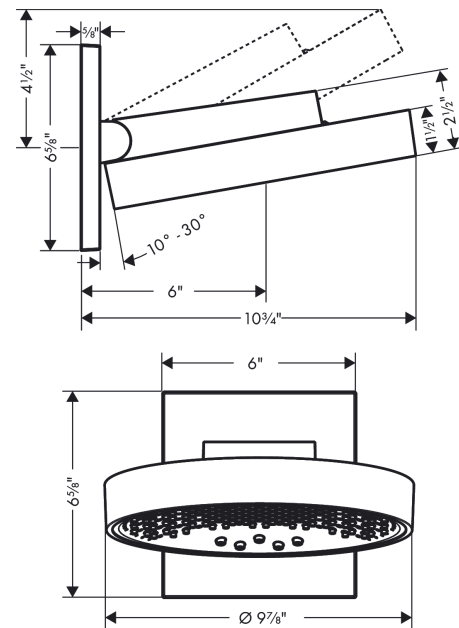

Rainfinity
Showerhead 250 3-Jet with Wall Connector Trim, 2.5 GPM
 Finishes : **chrome** Part no. : **26232001**

Description

Features

- Consists of: Showerhead, wall connector, Green Diverter
- Spray modes: PowderRain, Intense PowderRain, RainStream
- projection 273 mm
- middle spray disc: 151 mm
- Showerarm vertically inclinable by 10-30°
- Flow: 2.5 GPM (9.5 L/Min)
- Requires 3 supply lines
- Select button on thermostat
- Spray face surface: graphite
- Showerhead removable for cleaning

Item details

List Price \$ 2,063.00

Technology

Compliance

Product image

Scale drawing

Rainfinity
Showerhead 250 3-Jet with Wall Connector Trim, 2.5 GPM
 Finishes : **chrome** Part no. : **26232001**

Exploded drawing

Year of production: >06/20

Rainfinity

Showerhead 250 3-Jet with Wall Connector Trim, 2.5 GPM

Finishes : **chrome** Part no. : **26232001**

Spare parts list

Year of production: >06/20

| Pos. | Description | Part no. | Price | PU |
|------|----------------------------|----------|-------|----|
| 1 | head shower | 93668000 | - | 1 |
| 2 | cramp | 93525000 | - | 1 |
| 3 | cover | 93524000 | - | 1 |
| 4 | escutcheon | 93523000 | - | 1 |
| 5 | O-ring 9x2 | 98119000 | - | 1 |
| 6 | hexagon socket screw M5x40 | 97673000 | - | 1 |
| 7 | O-ring 10x2 | 98170000 | - | 1 |
| 8 | O-ring 17x2 | 98199000 | - | 1 |
| 9 | set of screws | 96525000 | - | 1 |
| 10 | O-ring 18x2 | 98181000 | - | 1 |
| 11 | O-ring 16x2 | 98133000 | - | 1 |
| 12 | filter | 98513000 | - | 1 |
| 13 | fit-up aid | 92540000 | - | 1 |
| a | compensation set 1° | 95521000 | - | 1 |
| b | extension 25 mm | 13595000 | - | 1 |
| c | set of fixing screws | 97747000 | - | 1 |