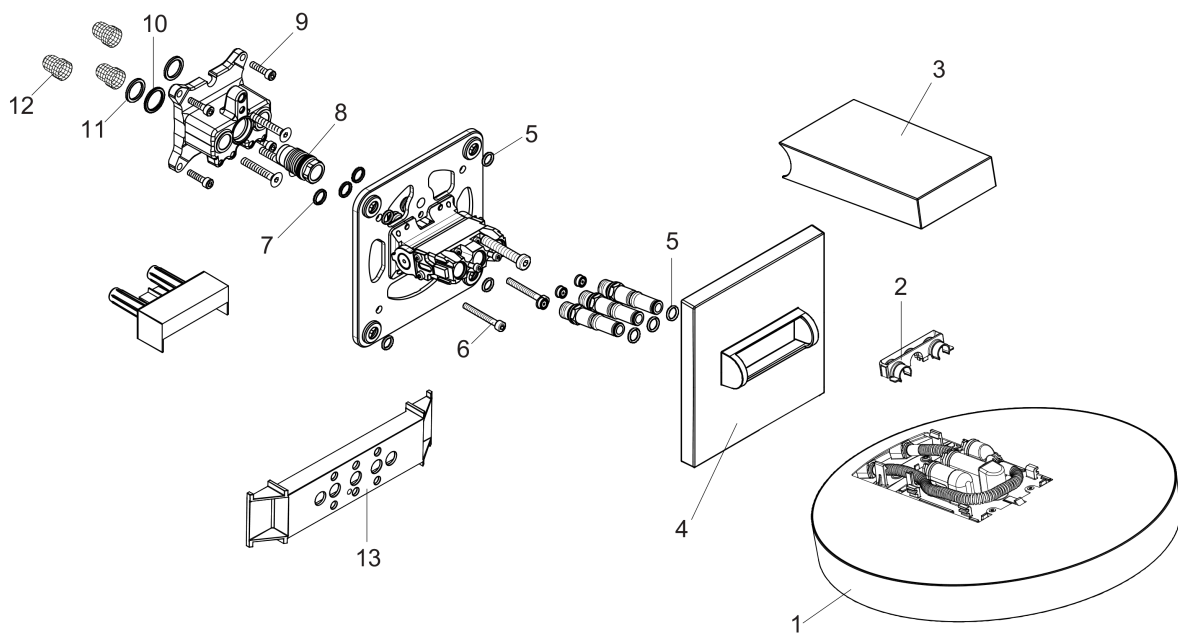

Rainfinity
Showerhead 250 3-Jet with Wall Connector Trim, 2.5 GPM
 Finishes : **chrome** Part no. : **26232001**

Description

Features

- Consists of: Showerhead, wall connector, Green Diverter
- Spray modes: PowderRain, Intense PowderRain, RainStream
- projection 273 mm
- middle spray disc: 151 mm
- Showerarm vertically inclinable by 10-30°
- Flow: 2.5 GPM (9.5 L/Min)
- Requires 3 supply lines
- Select button on thermostat
- Spray face surface: graphite
- Showerhead removable for cleaning

Item details

List Price \$ 2,063.00

Technology

Compliance

Product image

Scale drawing

Rainfinity
Showerhead 250 3-Jet with Wall Connector Trim, 2.5 GPM
 Finishes : **chrome** Part no. : **26232001**

Exploded drawing

Year of production: >06/20

Rainfinity

Showerhead 250 3-Jet with Wall Connector Trim, 2.5 GPM

Finishes : **chrome** Part no. : **26232001**

Spare parts list

Year of production: >06/20

| Pos. | Description | Part no. | Price | PU |
|------|----------------------------|----------|-------|----|
| 1 | head shower | 93668000 | - | 1 |
| 2 | cramp | 93525000 | - | 1 |
| 3 | cover | 93524000 | - | 1 |
| 4 | escutcheon | 93523000 | - | 1 |
| 5 | O-ring 9x2 | 98119000 | - | 1 |
| 6 | hexagon socket screw M5x40 | 97673000 | - | 1 |
| 7 | O-ring 10x2 | 98170000 | - | 1 |
| 8 | O-ring 17x2 | 98199000 | - | 1 |
| 9 | set of screws | 96525000 | - | 1 |
| 10 | O-ring 18x2 | 98181000 | - | 1 |
| 11 | O-ring 16x2 | 98133000 | - | 1 |
| 12 | filter | 98513000 | - | 1 |
| 13 | fit-up aid | 92540000 | - | 1 |
| a | compensation set 1° | 95521000 | - | 1 |
| b | extension 25 mm | 13595000 | - | 1 |
| c | set of fixing screws | 97747000 | - | 1 |