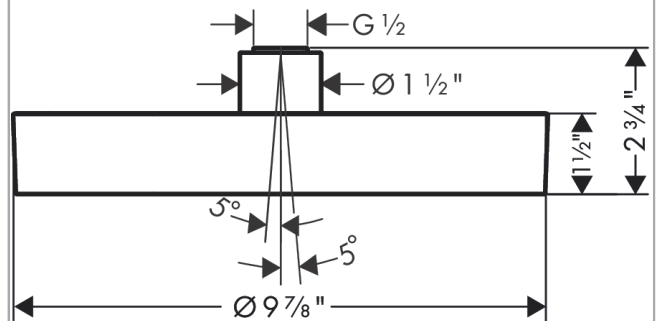

Rainfinity

Showerhead 250 1-Jet, 2.5 GPM

Finishes : **brushed nickel** Part no. : **26228821**

Description

Features

- Spray modes: PowderRain
- Flow: 2.5 GPM (9.5 L/Min)
- Spray face surface: graphite
- Showerhead removable for cleaning

Item details

List Price \$ 1,535.00

Technology

Compliance

Product image

Scale drawing

Rainfinity

Showerhead 250 1-Jet, 2.5 GPM

Finishes : **brushed nickel** Part no. : **26228821**

Exploded drawing

Year of production: >06/20

Rainfinity

Showerhead 250 1-Jet, 2.5 GPM

Finishes : **brushed nickel** Part no. : **26228821**

Spare parts list