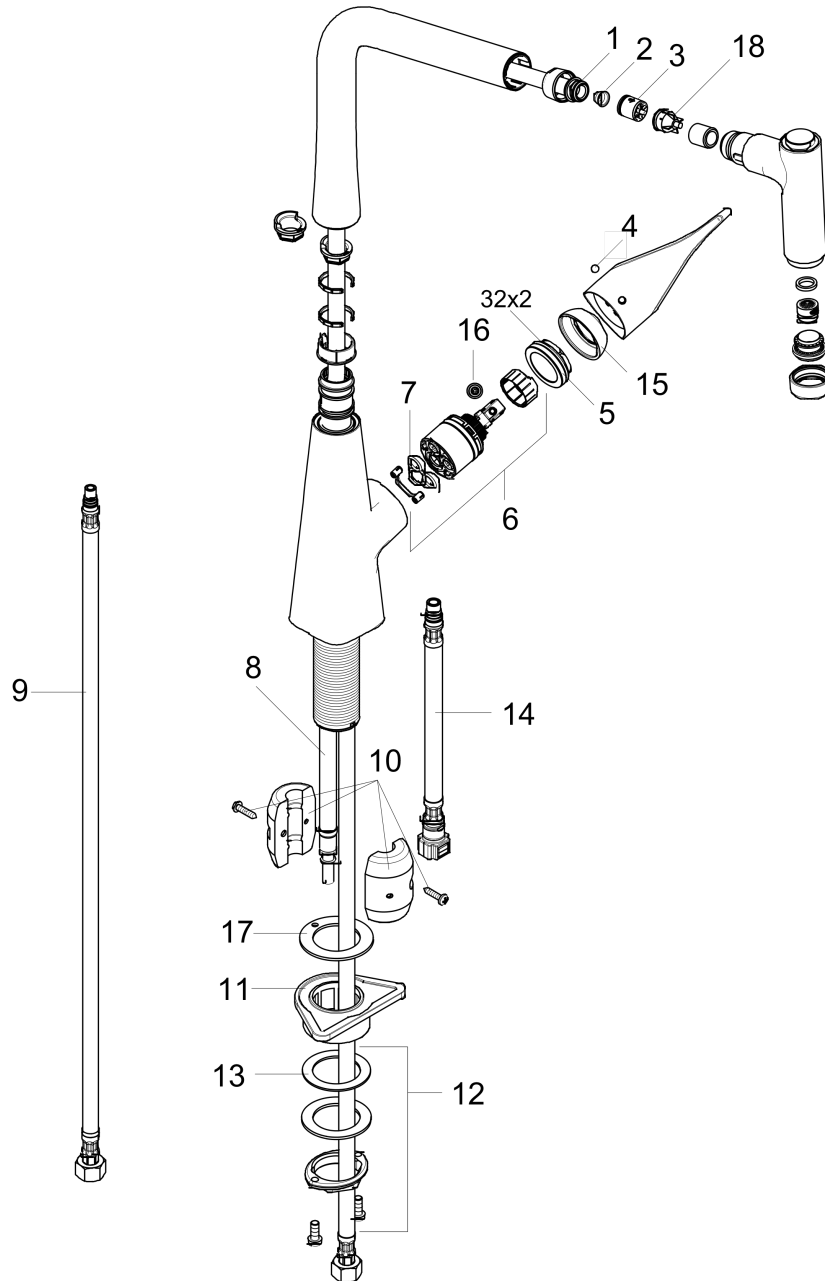

Exploded drawing

Year of production: >11/15

**Metris**

**Prep Kitchen Faucet, 2-Spray Pull-Out, 1.75 GPM**

Finishes : **chrome** Part no. : **04508000**

**Spare parts list**

Year of production: >11/15

| Pos. | Description                       | Part no. | Price | PU |
|------|-----------------------------------|----------|-------|----|
| 1    | O-ring 11x2                       | 98127000 | -     | 1  |
| 2    | filter                            | 97735000 | -     | 1  |
| 3    | non return valve                  | 93218000 | -     | 1  |
| 4    | screw cover                       | 96338000 | -     | 1  |
| 5    | nut                               | 97209000 | -     | 1  |
| 6    | cartridge, assy                   | 92730000 | -     | 1  |
| 7    | seal                              | 95008000 | -     | 1  |
| 8    | hose 1,50 m                       | 88624000 | -     | 1  |
| 9    | connection hose 35½" M8x0,75 3/8" | 96316001 | -     | 1  |
| 10   | weight                            | 98551000 | -     | 1  |
| 11   | support                           | 97523000 | -     | 1  |
| 12   | fixing set (Ø 34)                 | 95049000 | -     | 1  |
| 13   | lever collar                      | 97548000 | -     | 1  |
| 14   | connection hose 600 mm M10x1      | 95561000 | -     | 1  |
| 15   | flange                            | 95498000 | -     | 1  |
| 16   | locking screw for handle          | 95140000 | -     | 1  |
| 17   | seal                              | 92582000 | -     | 1  |
| 18   | non return valve                  | 96737000 | -     | 1  |
| a    | handspray                         | 98492001 | -     | 1  |
| b    | handle                            | 98455000 | -     | 1  |
| c    | spray former                      | 92183000 | -     | 1  |