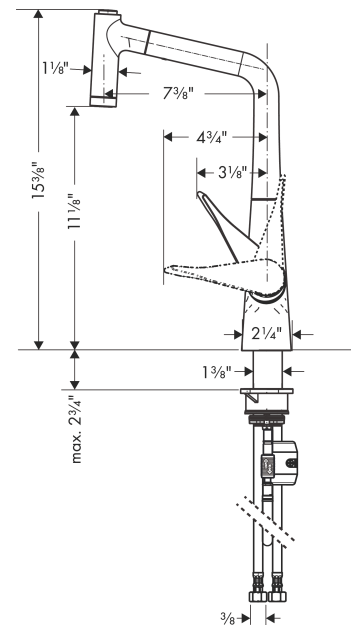

Scale drawing