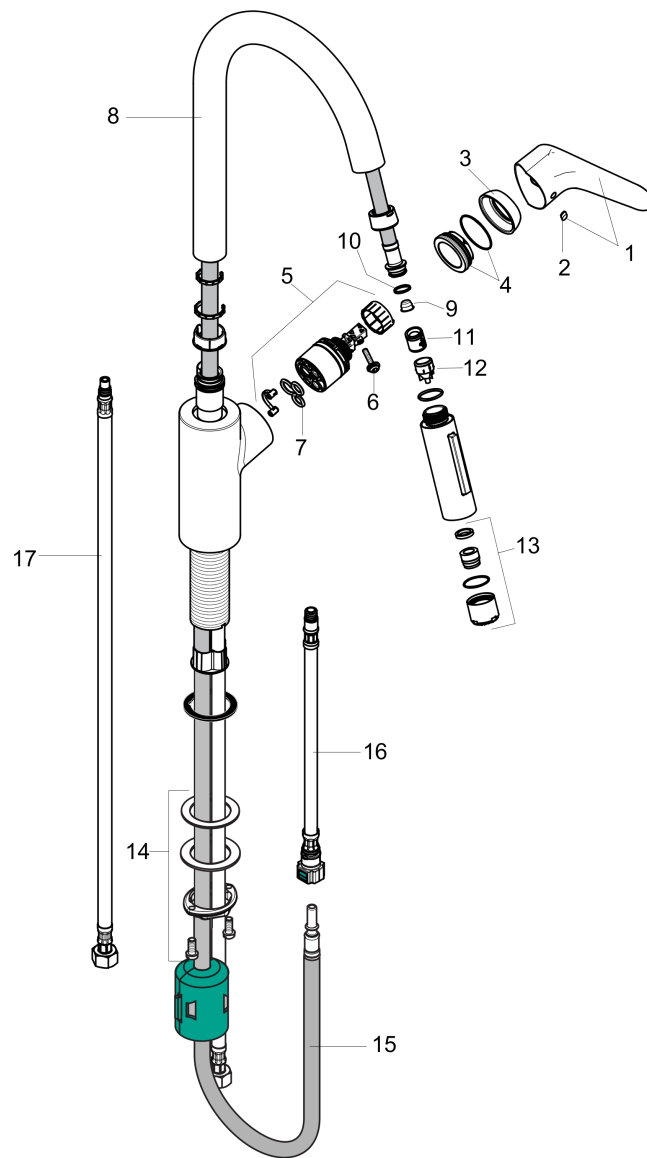

Focus
Prep Kitchen Faucet, 2-Spray Pull-Down, 1.75 GPM
 Finishes : **steel optic** Part no. : **04506801**

Description

Features

- Swivel range 150°
- Laminar and needle spray
- Toggle spray diverter
- MagFit magnetic sprayhead docking
- Single-hole installation
- Flow: 1.75 GPM (6.6 L/Min)
- Ceramic cartridge
- 3/8" connections
- Integrated double backflow prevention

Item details

List Price \$ 598.00

Technology

Compliance

Product image

Scale drawing

Focus
Prep Kitchen Faucet, 2-Spray Pull-Down, 1.75 GPM
 Finishes : **steel optic** Part no. : **04506801**

Exploded drawing

Year of production: >10/18

Focus

Prep Kitchen Faucet, 2-Spray Pull-Down, 1.75 GPM

Finishes : **steel optic** Part no. : **04506801**

Spare parts list

Year of production: >10/18

Pos.	Description	Part no.	Price	PU
1	handle	98460800	-	1
2	screw cover	96338000	-	1
3	flange	95498800	-	1
4	nut	97209000	-	1
5	cartridge, assy	92730000	-	1
6	locking screw for handle	95140000	-	1
7	seal	95008000	-	1
8	spout cpl.	95562800	-	1
9	filter	97735000	-	1
10	O-ring 11x2	98127000	-	1
11	non return valve	93218000	-	1
12	set of non return valves DW 15	97350000	-	1
13	aerator laminar M22x1 (15 l/min)	95909000	-	1
14	fixing set (Ø 34)	95049000	-	1
15	hose 1,50 m	88624000	-	1
16	connection hose 600 mm M10x1	95561000	-	1
17	connection hose 35½" M8x0,75 3/8"	96316001	-	1