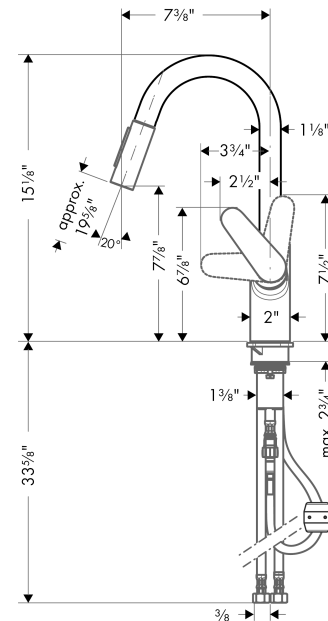

Focus
Prep Kitchen Faucet, 2-Spray Pull-Down, 1.75 GPM
 Finishes : **steel optic** Part no. : **04506801**

Description

Features

- Swivel range 150°
- Laminar and needle spray
- Toggle spray diverter
- MagFit magnetic sprayhead docking
- Single-hole installation
- Flow: 1.75 GPM (6.6 L/Min)
- Ceramic cartridge
- 3/8" connections
- Integrated double backflow prevention

Item details

List Price \$ 598.00

Technology

Compliance

Product image

Scale drawing

Focus
Prep Kitchen Faucet, 2-Spray Pull-Down, 1.75 GPM
 Finishes : **steel optic** Part no. : **04506801**

Exploded drawing

Year of production: >10/18

Focus

Prep Kitchen Faucet, 2-Spray Pull-Down, 1.75 GPM

Finishes : **steel optic** Part no. : **04506801**

Spare parts list

Year of production: >10/18

Pos.	Description	Part no.	Price	PU
1	handle	98460800	-	1
2	screw cover	96338000	-	1
3	flange	95498800	-	1
4	nut	97209000	-	1
5	cartridge, assy	92730000	-	1
6	locking screw for handle	95140000	-	1
7	seal	95008000	-	1
8	spout cpl.	95562800	-	1
9	filter	97735000	-	1
10	O-ring 11x2	98127000	-	1
11	non return valve	93218000	-	1
12	set of non return valves DW 15	97350000	-	1
13	aerator laminar M22x1 (15 l/min)	95909000	-	1
14	fixing set (Ø 34)	95049000	-	1
15	hose 1,50 m	88624000	-	1
16	connection hose 600 mm M10x1	95561000	-	1
17	connection hose 35½" M8x0,75 3/8"	96316001	-	1