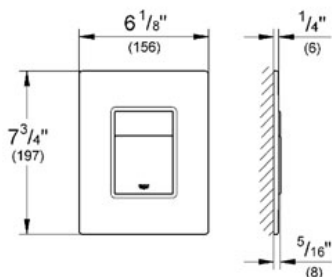

Product Description:

Wall Plate

Standard Specification:

- GROHE EcoJoy® technology for less water and perfect flow
- With glass surface
- For dual flush or start & stop actuation
- For pneumatic discharge valve AV1
- Vertical and horizontal installation
- 6" x 7 3/4"
- Made of safety glass
- Fixing frame with mounting-set
- Not suitable for flushing cistern 1.6 gal