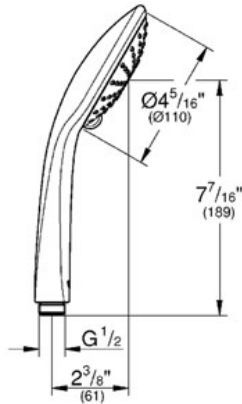

Product Description:

Hand shower 2 sprays

Standard Specification:

- GROHE StarLight® finish
 - GROHE DreamSpray® perfect spray pattern
 - GROHE EcoJoy® technology for less water and perfect flow
 - GROHE SprayDimmer (flow rate reduction)
 - SpeedClean anti-lime system
 - Inner WaterGuide for a longer life
- Rain, SmartRain
- Suitable for instantaneous heater
 - Universal mounting system (fits all standard shower hoses)
 - Max Flow Rate 2.5 gpm at 80 psi (9.5 L/min)

Applicable Codes & Standards:

- Energy Policy Act of 1992
- ASME A112.18.1/CSA B125.1

Color:

- 27238 000 chrome
- 27238 EN0 Brushed Nickel