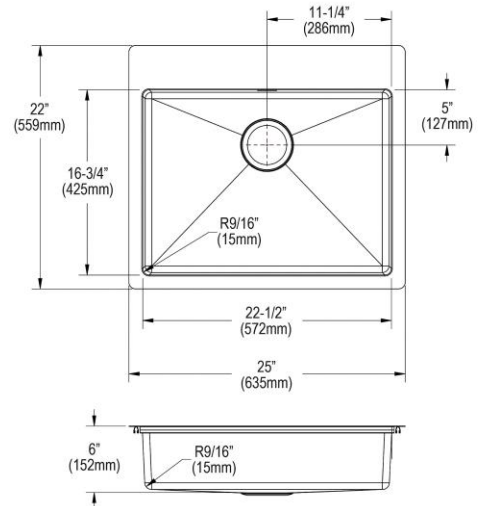

A Century of Tradition and Quality.

For more than 100 years, Elkay has been making innovative products and providing exceptional customer care. We take pride in offering plumbing products that make life easier, inspire change and leave the world a better place.

Product Compliance: ASME A112.19.3/CSA B45.4

Sinks are listed by IAPMO® as meeting the applicable requirements of the Uniform Plumbing Code®, International Plumbing Code®, and National Plumbing Code of Canada.

Complies with ADA & ICC A117.1 accessibility requirements when installed according to the requirements outlined in these standards.

[Clean and Care Manual (PDF)](#)

[Installation Instructions (PDF) - 1000005237](#)

[Warranty (PDF)](#)