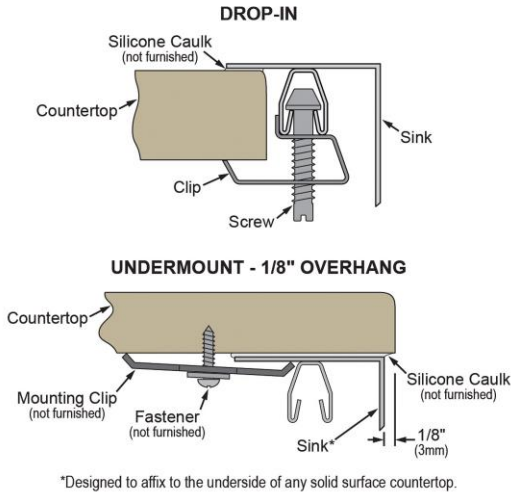

Installation Profile:

<p>CTXBG118</p>	<p>Elkay Crosstown Stainless Steel 11" x 8-1/4" x 1-1/4" Bottom Grid</p> <p>Spec Sheet (PDF)</p>	
---------------------------------	--	---

In keeping with our policy of continuing product improvement, Elkay reserves the right to change product specifications without notice. Please visit elkay.com for the most current version of Elkay product specification sheets. This specification describes an Elkay product with design, quality, and functional benefits to the user. When making a comparison of other producers' offerings, be certain these features are not overlooked.