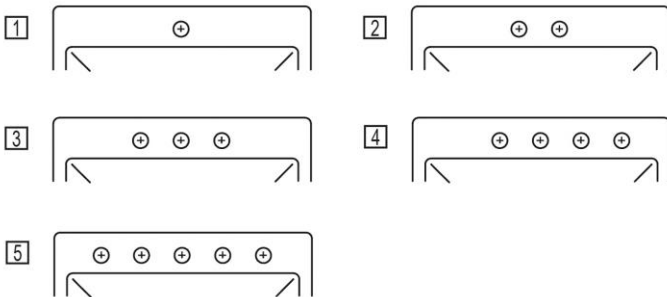

PRODUCT SPECIFICATIONS

Elkay Crosstown® 18 Gauge Stainless Steel 25" x 22" x 6" Single Bowl Dual Mount ADA Sink. Sink is manufactured from 18 gauge 304 Stainless Steel with a Polished Satin finish, Rear Center drain placement, and Full spray sides and bottom with Sides and Bottom pads.

Installation Type:	Drop-in, Undermount
Material:	304 Stainless Steel
Special Features:	Slim Rim
Finish:	Polished Satin
Gauge:	18
Sound Deadening:	Full spray sides and bottom with Sides and Bottom pads
Number of Bowls:	1
Sink Dimensions:	25" x 22" x 6"
Bowl 1 Dimensions:	22-1/2" x 16-3/4" x 6"
Drain Size:	3-1/2" (89mm)
Drain Location:	Rear Center
Minimum Cabinet Size:	30"
Mounting Hardware:	Part # 54300008 included
Template Included:	Yes
Cutout Template #:	1000001179

Template is available for download at [elkay.com](#). CAD software will be required to open the template.

Hole Drilling Configurations:

1-1/2" (38mm) Diameter Faucet Holes on 4" (102mm) Centers

A Century of Tradition and Quality.

Installation Profile:

<p>CTXBG118</p>	<p>Elkay Crosstown Stainless Steel 11" x 8-1/4" x 1-1/4" Bottom Grid</p> <p>Spec Sheet (PDF)</p>	
---------------------------------	--	---

In keeping with our policy of continuing product improvement, Elkay reserves the right to change product specifications without notice. Please visit elkay.com for the most current version of Elkay product specification sheets. This specification describes an Elkay product with design, quality, and functional benefits to the user. When making a comparison of other producers' offerings, be certain these features are not overlooked.