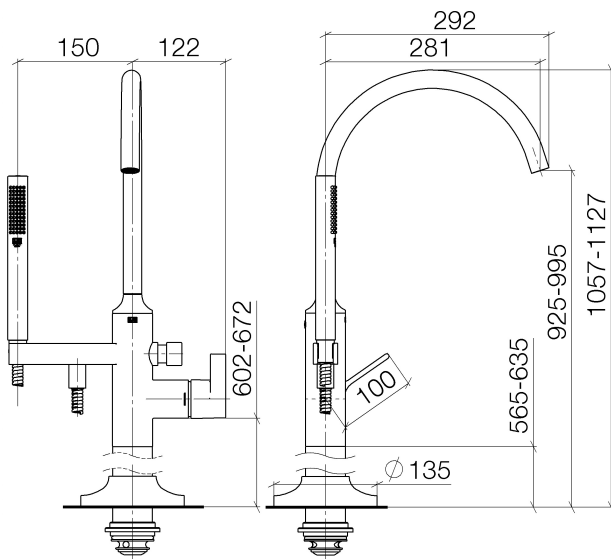

Bathtub - VAIA

Single-lever tub mixer for freestanding installation with hand shower set - polished chrome

Article number: 25 863 809-00

- 11-1/8" Projection
- Spout: Round aerated stream
- Hand shower set: Standard spray
- Baton hand shower with descaling system
- Hand shower bracket
- Integrated diverter
- Total height 41-5/8" - 44-3/8"
- Lower body height 22-1/4" - 25"
- Height to aerator/spout outlet 36-3/8" - 39-1/8"
- Flanges Ø 5-3/8"
- Metal shower hose 49-1/4" with anti-twist device
- Water flow rate limited to max. 6.5 gpm
- Handshower flow rate max. 1.8 gpm
- Fittings group in compliance with DIN 4109: 1
- NOTE: Local building codes may require the use of an anti-scald device. Please refer to remote pressure balance valve (35 910 970 90)
- Internal backflow preventer.

polished chrome

Accessory is required for this item.

Bathtub - VAIA

Single-lever tub mixer for freestanding installation with hand shower set - polished chrome

Article number: 25 863 809-00

Dimensional drawing

All dimensions in mm / inch = mm x 0,0394

Flow rate chart

Bathtub - VAIA

Single-lever tub mixer for freestanding installation with hand shower set - polished chrome

Article number: 25 863 809-00

Other surface finishes