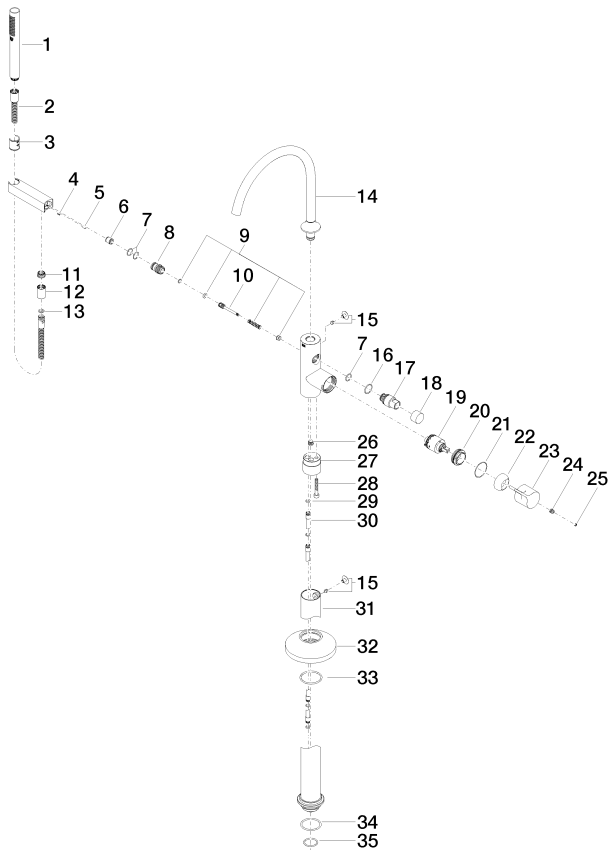

Bathtub - VAIA

Single-lever tub mixer for freestanding installation with hand shower set - polished chrome

Article number: 25 863 809-00

- 11-1/8" Projection
- Spout: Round aerated stream
- Hand shower set: Standard spray
- Baton hand shower with descaling system
- Hand shower bracket
- Integrated diverter
- Total height 41-5/8" - 44-3/8"
- Lower body height 22-1/4" - 25"
- Height to aerator/spout outlet 36-3/8" - 39-1/8"
- Flanges Ø 5-3/8"
- Metal shower hose 49-1/4" with anti-twist device
- Water flow rate limited to max. 6.5 gpm
- Handshower flow rate max. 1.8 gpm
- Fittings group in compliance with DIN 4109: 1
- NOTE: Local building codes may require the use of an anti-scald device. Please refer to remote pressure balance valve (35 910 970 90)
- Internal backflow preventer.

Number	Item Number	Designation	Number of units
1	28 013 979-00 0010	Baton hand shower - polished chrome	1
2	09 30 02 072-00	Metal shower hose 1/2" x 3/8" x 49-1/4" - polished chrome	1
3	09 18 40 118 90	sleeve	1
4	09 31 11 058 90	pin	1
5	09 31 11 040 90	pin	1
6	09 23 01 141 90	back-flow preventer	1
7	09 14 10 010 90	seal	3
8	09 24 03 153 20-00	nipple	1
9	90 16 02 023 00 90	spring	1
10	09 31 09 102 20-00	pull-rod	1
11	09 24 03 069 90	nipple	1
12	09 21 02 069-00	cover	1
13	09 14 20 026 90	seal	1
14	90 28 22 327 00-00	spout	1
15	04 31 20 036 00 90	plug	2
16	09 14 10 112 90	seal	1
17	09 21 34 081 20-00	nipple	1
18	09 20 88 002-00	handle	1
19	90 15 05 039 00 90	cartridge	1
20	09 24 04 298 90	nut	1
21	09 14 10 037 90	seal	1
22	09 28 30 036-00	cover	1
23	09 20 80 022-00	handle	1
24	09 31 11 030 90	pin	1
25	90 31 20 087 00-00	plug	1
26	04 31 20 039 10 90	plug	1
27	09 24 03 152 20-00	adaptor	1
28	09 30 30 111 90	screw	1
29	09 14 10 139 90	seal	2
30	04 28 22 025 00 90	connection	2
31	04 28 22 030 00-00	pipe	1
32	09 27 80 022-00	rosette	1
33	09 14 10 129 90	seal	1
34	09 14 10 084 90	seal	1
35	09 14 10 018 90	seal	1