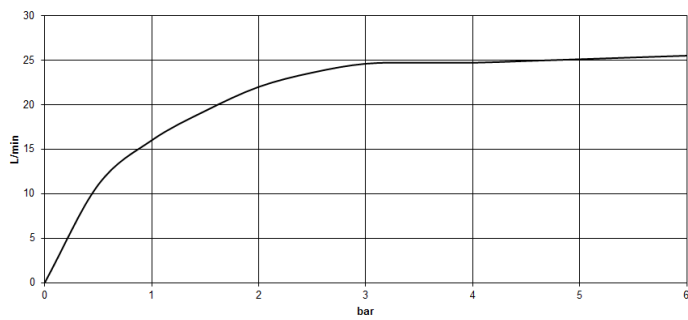

Bathtub - VAIA

Single-lever tub mixer for freestanding installation with hand shower set - polished chrome

Article number: 25 863 809-00

- 11-1/8" Projection
- Spout: Round aerated stream
- Hand shower set: Standard spray
- Baton hand shower with descaling system
- Hand shower bracket
- Integrated diverter
- Total height 41-5/8" - 44-3/8"
- Lower body height 22-1/4" - 25"
- Height to aerator/spout outlet 36-3/8" - 39-1/8"
- Flanges Ø 5-3/8"
- Metal shower hose 49-1/4" with anti-twist device
- Water flow rate limited to max. 6.5 gpm
- Handshower flow rate max. 1.8 gpm
- Fittings group in compliance with DIN 4109: 1
- NOTE: Local building codes may require the use of an anti-scald device. Please refer to remote pressure balance valve (35 910 970 90)
- Internal backflow preventer.

All dimensions in mm / inch = mm x 0,0394

Flow rate chart

Bathtub - VAIA

Single-lever tub mixer for freestanding installation with hand shower set - polished chrome

Article number: 25 863 809-00

Other surface finishes