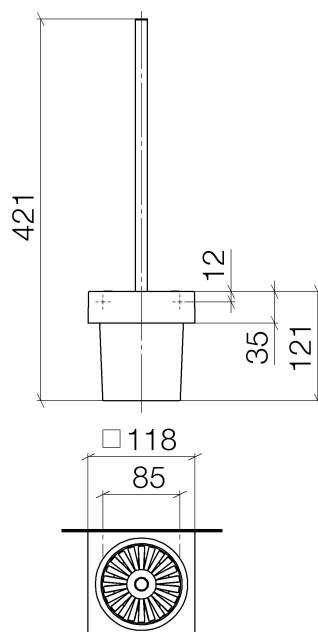

MEM Toilet brush set
Article number: 83900780

Exploded assembly drawing

MEM Toilet brush set

Article number: 83900780

Order quantity

No.	Article number	Name	Installation quantity
1	90209750700ff	handle	1
2	08185060190	brush	1
3	08900400882	glass	1
4	082301505ff	holder	1
5	0431110040090	pin	2
6	0517208010090	accessories	2
7	08172072690	holder	1