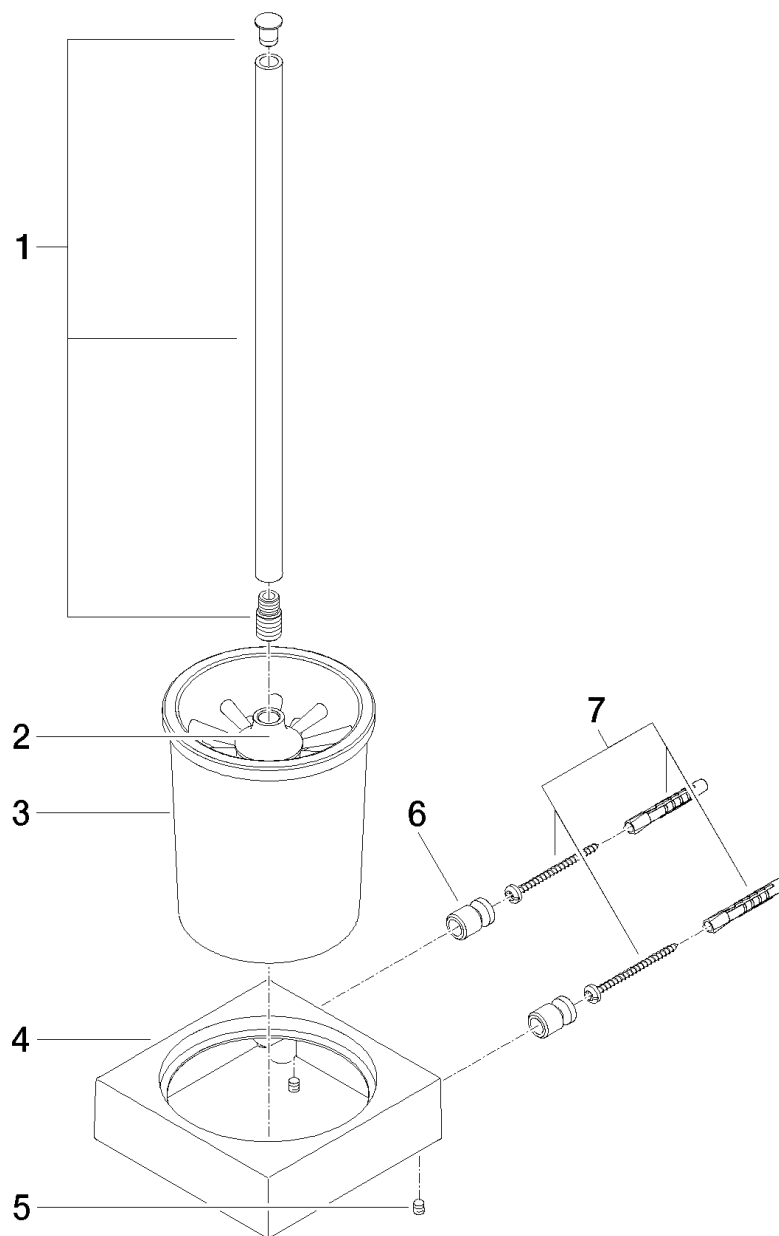

MEM Toilet brush set
Article number: 83900780

Exploded assembly drawing

MEM Toilet brush set

Article number: 83900780

Order quantity

No.	Article number	Name	Installation quantity
1	90209750700ff	handle	1
2	08185060190	brush	1
3	08900400882	glass	1
4	082301505ff	holder	1
5	0431110040090	pin	2
6	0517208010090	accessories	2
7	08172072690	holder	1