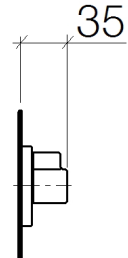

Product specifications

- Flange 2-3/8" x 2-3/8"
(ADA)

Surfaces

- chrome 36316985-00
- matt platinum 36316985-06

Accessories required

- Rough for wall valve counter-clockwise closing 3/4"; 35 678 970

Exploded assembly drawing

Order quantity

No.	Article number	Name	Installation quantity
1	092098002ff	handle	1
2	09121200590	fixing cap	1
3	091212043ff	base	1
4	09141001790	seal	1
5	0431110040090	pin	1
6	092798014ff	rosette	1
7	09210215190	sleeve	1
8	9090031280090	top	1