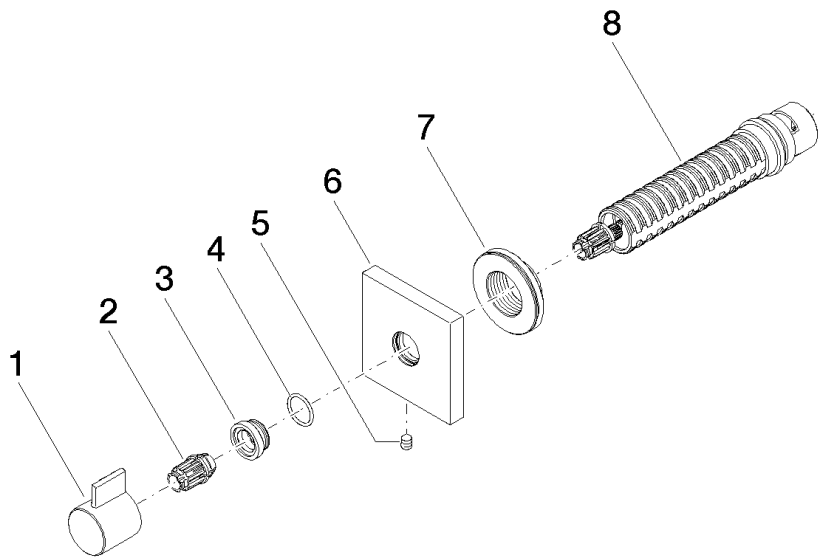

Product specifications

- Flange 2-3/8" x 2-3/8"
(ADA)

Surfaces

- chrome 36316985-00
- matt platinum 36316985-06

Accessories required

- Rough for wall valve counter-clockwise closing 3/4"; 35 678 970

Exploded assembly drawing

Order quantity

No.	Article number	Name	Installation quantity
1	092098002ff	handle	1
2	09121200590	fixing cap	1
3	091212043ff	base	1
4	09141001790	seal	1
5	0431110040090	pin	1
6	092798014ff	rosette	1
7	09210215190	sleeve	1
8	9090031280090	top	1