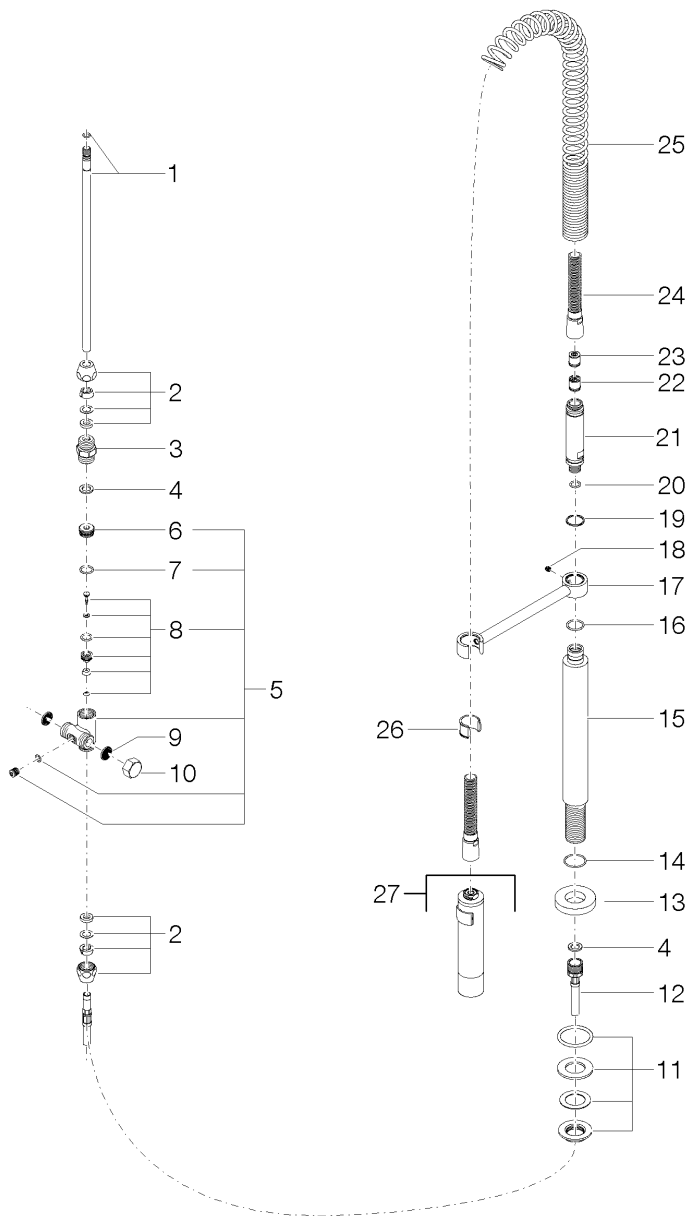

Product specifications

- Spray mode
- Automatic diverter
- Total height 26-1/8"
- Flange diameter 2-1/8"
- Profi spray hole diameter 1-1/8"
- Can be installed with or without flange
- Hand spray with descaling system
- Profispray arm can be pivoted and locked into place
- low lead compliant

Profi spray set can be installed with or without flange

designed to be combined with the TARA

ULTRA, ELIO and META.02 series

Internal backflow preventer.

36 psi minimum recommended water pressure

Kitchen

Generic miscellaneous articles Profi hand spray set

Article number: 27789970ff0010

Surfaces

- chrome 27789970-000010
- matt platinum 27789970-060010

Exploded assembly drawing

**Order quantity**

No.	Article number	Name	Installation quantity
1	0424020461090	pipe	1
2	04233004000ff	threaded connector	2
3	0924031681090	nipple	1
4	09142000290	seal	2
5	0417090461090	diverter	1
6	0924041121090	nipple	1
7	09141003390	seal	1
8	0421100311090	diverter	1
9	09230103990	insert	2
10	0421020060092	cap	1
11	0423100040390	fixing set	1
12	09300406790	hose	1
13	092810064ff	rosette	1
14	09141012090	seal	1
15	09111006610ff	connection	1
16	09141003190	seal	1
17	04172001400ff	holder	1
18	09311104990	pin	1
19	09141501290	ring	1
20	09141000390	seal	1
21	09300106710ff	adaptor	1
22	09230104090	back-flow preventer	1
23	09230104690	back-flow preventer	1
24	093002065ff	hose	1
25	09160203490	spring	1
26	09184003590	sleeve	1
27	04121109410ff	shower	1