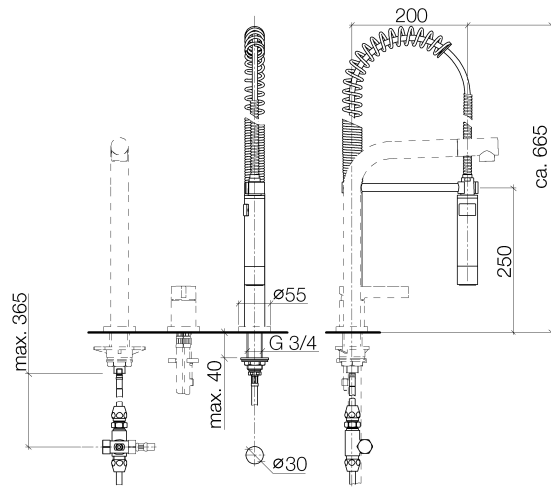

Product specifications

- Spray mode
- Automatic diverter
- Total height 26-1/8"
- Flange diameter 2-1/8"
- Profi spray hole diameter 1-1/8"
- Can be installed with or without flange
- Hand spray with descaling system
- Profispray arm can be pivoted and locked into place
- low lead compliant

Profi spray set can be installed with or without flange

designed to be combined with the TARA

ULTRA, ELIO and META.02 series

Internal backflow preventer.

36 psi minimum recommended water pressure

Kitchen

Generic miscellaneous articles Profi hand spray set

Article number: 27789970ff0010

Surfaces

- chrome 27789970-000010
- matt platinum 27789970-060010

Exploded assembly drawing

**Order quantity**

No.	Article number	Name	Installation quantity
1	0424020461090	pipe	1
2	04233004000ff	threaded connector	2
3	0924031681090	nipple	1
4	09142000290	seal	2
5	0417090461090	diverter	1
6	0924041121090	nipple	1
7	09141003390	seal	1
8	0421100311090	diverter	1
9	09230103990	insert	2
10	0421020060092	cap	1
11	0423100040390	fixing set	1
12	09300406790	hose	1
13	092810064ff	rosette	1
14	09141012090	seal	1
15	09111006610ff	connection	1
16	09141003190	seal	1
17	04172001400ff	holder	1
18	09311104990	pin	1
19	09141501290	ring	1
20	09141000390	seal	1
21	09300106710ff	adaptor	1
22	09230104090	back-flow preventer	1
23	09230104690	back-flow preventer	1
24	093002065ff	hose	1
25	09160203490	spring	1
26	09184003590	sleeve	1
27	04121109410ff	shower	1