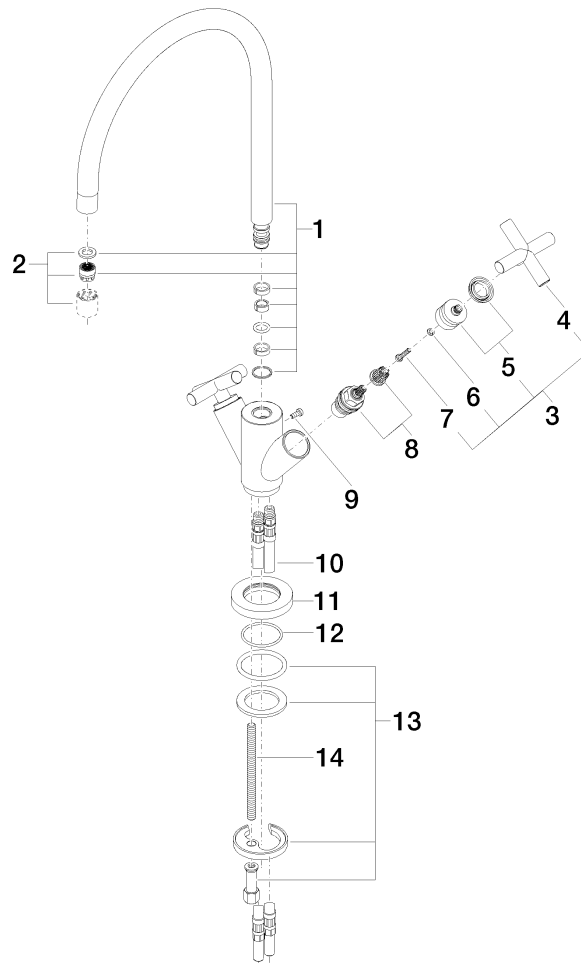

Product specifications

• **9-1/4" Projection**

- Swivel spout 360°
- Areated stream
- Total height 14-7/8"
- Height to aerator/spout outlet 8-5/8"
- 1-3/8" hole diameter
- 2x 3/8" US flexible supply lines
- Water flow rate limited to max. 1.5 gpm
- low lead compliant

**Combination with hand spray set or profi hand spray set not possible.
(ADA)**

Surfaces

- chrome 22815892-000010
- matt platinum 22815892-060010
- Cyprum 22815892-490010

Exploded assembly drawing

Kitchen

Tara. Single-hole mixer

Article number: 22815892ff0010

Order quantity

No.	Article number	Name	Installation quantity
1	90282222602ff	spout	1
2	90230102800ff	aerator	1
3	04208901000ff	handle	2
4	092089010ff	handle	2
5	90121200700ff	base	2
6	09301102990	disc	2
7	09303007590	screw	2
8	9090031510090	top	2
9	09303005490	screw	1
10	0430040450090	hose	2
11	092810132ff	ring	1
12	09141013490	seal	1
13	0430110380090	fixing set	1
14	09311101290	pin	1

Kitchen

Tara. Single-hole mixer

Article number: 22815892ff0010