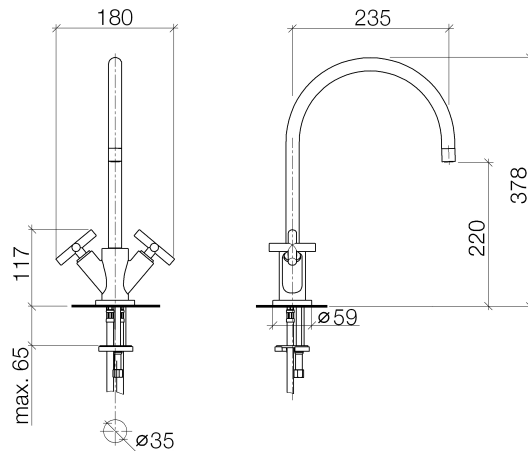

Product specifications

• **9-1/4" Projection**

- Swivel spout 360°
- Areated stream
- Total height 14-7/8"
- Height to aerator/spout outlet 8-5/8"
- 1-3/8" hole diameter
- 2x 3/8" US flexible supply lines
- Water flow rate limited to max. 1.5 gpm
- low lead compliant

**Combination with hand spray set or profi hand spray set not possible.
(ADA)**

Surfaces

- chrome 22815892-000010
- matt platinum 22815892-060010
- Cyprum 22815892-490010

Exploded assembly drawing

Kitchen

Tara. Single-hole mixer

Article number: 22815892ff0010

Order quantity

No.	Article number	Name	Installation quantity
1	90282222602ff	spout	1
2	90230102800ff	aerator	1
3	04208901000ff	handle	2
4	092089010ff	handle	2
5	90121200700ff	base	2
6	09301102990	disc	2
7	09303007590	screw	2
8	9090031510090	top	2
9	09303005490	screw	1
10	0430040450090	hose	2
11	092810132ff	ring	1
12	09141013490	seal	1
13	0430110380090	fixing set	1
14	09311101290	pin	1

Kitchen

Tara. Single-hole mixer

Article number: 22815892ff0010