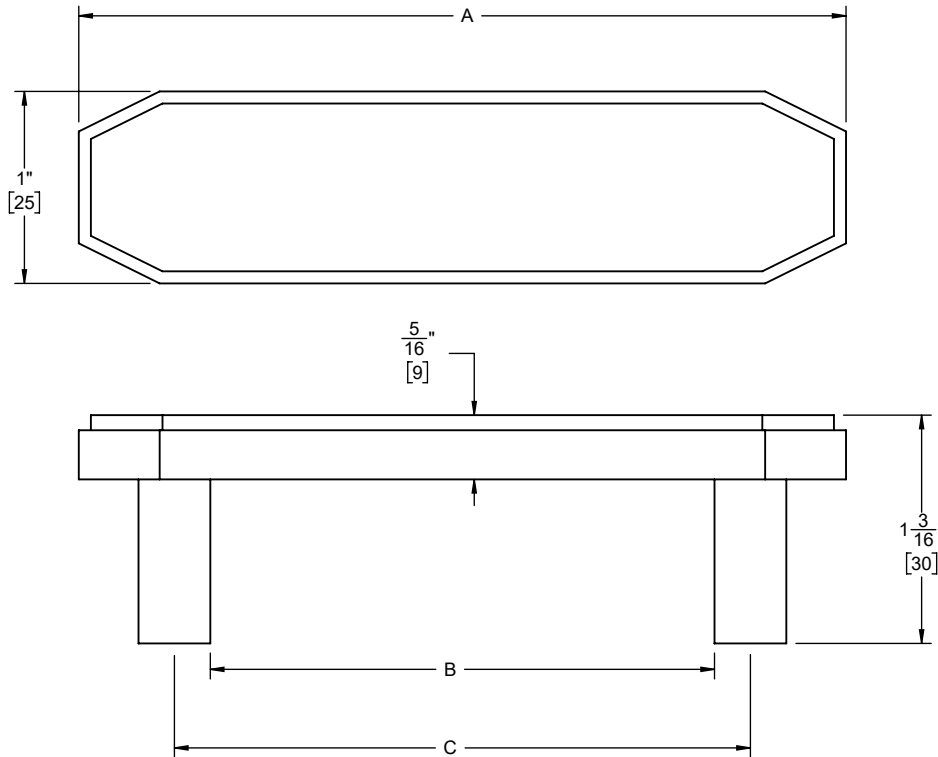

### Codes/Standards

Product meets or exceeds the following:

- None applicable

SKU	A	B	C
9482-C2-3.0	4" [102]	2 5/8" [67]	3" [76]
9482-C2-3.5	4 1/2" [114]	3 1/8" [79]	3 1/2" [89]
9482-C2-4.0	5" [127]	3 5/8" [92]	4" [102]
9482-C2-6.0	7" [178]	5 5/8" [143]	6" [152]

Specifications subject to change without notice

Dimensions are inches, rounded to 1/16"  
[Dimensions in brackets are mm, rounded to 1mm]