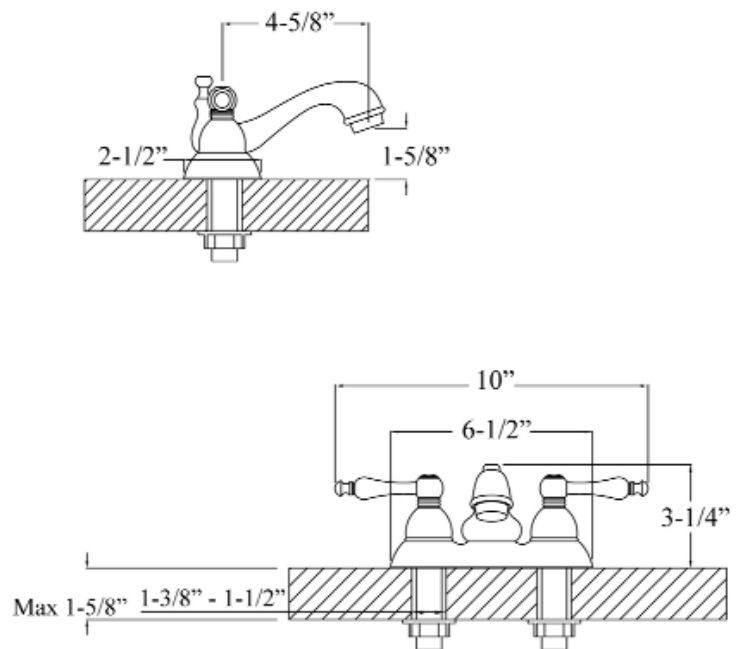

DONATA 4" CENTERSET LAVATORY FAUCET

Cat. No.
LFC204-ML

Spout Reach: 4-⁵/₈"
Height: 3-¹/₄"

Features:

- ▶ Constructed of solid brass
- ▶ Hook swivel spout
- ▶ Metal lever handles
- ▶ Compact 4" centerset design
- ▶ Drain not included
- ▶ Connection hoses not included
- ▶ Height to spout 1-⁵/₈"
- ▶ Length of base plate 6-¹/₂"
- ▶ Ceramic disc cartridges
- ▶ Flow rate is 1.2 GPM at 60 psi
- ▶ cUPC/NSF/AB1953 Certified

Finishes:

- CP** Polished Chrome
- BN** Brushed Nickel
- ORB** Oil Rubbed Bronze

Dimensions of fixture are nominal and may vary. Dimensions and specifications subject to change without notice.