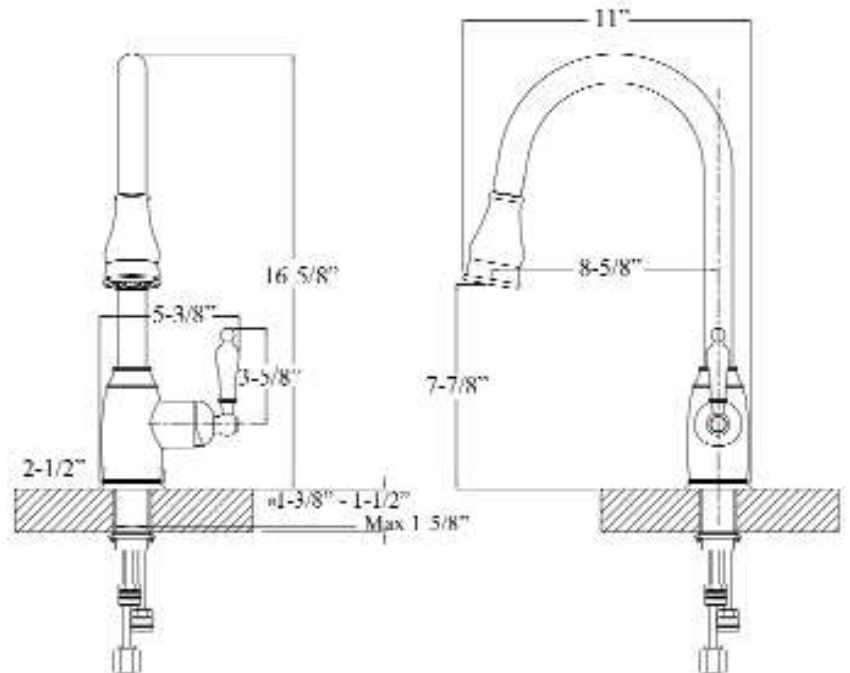

# BAY SINGLE HANDLE KITCHEN FAUCET

Cat. No.  
KFS408-L3

L: 5-<sup>3</sup>/<sub>8</sub>"  
W: 11"  
H: 16-<sup>5</sup>/<sub>8</sub>"

## Features:

- ▶ Constructed of solid brass
- ▶ Gooseneck spout
- ▶ Magnetic pull down spray
- ▶ Includes 2 braided hoses
- ▶ Hoses have 1/2" male connectors
- ▶ Height to spout 7-<sup>7</sup>/<sub>8</sub>"
- ▶ Spout reach 8-<sup>5</sup>/<sub>8</sub>"
- ▶ Ceramic disc cartridges
- ▶ Flow rate is 1.8 GPM at 60 psi
- ▶ cUPC/NSF/AB1953 Certified

## Finishes:

- CP** Polished Chrome  
**SN** Brushed Nickel  
**ORB** Oil Rubbed Bronze

Dimensions of fixture are nominal and may vary. Dimensions and specifications subject to change without notice.