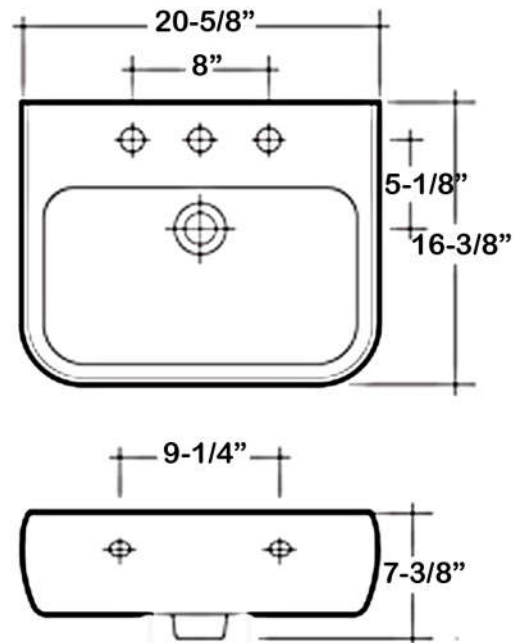

METRO 520 WALL HUNG BASIN

Cat. No
4-94X

Faucet not included

W: 20-⁵/₈"
D: 16-³/₈"
H: 7-³/₈"

Features:

- ▶ Wall hung basin
- ▶ Made of Vitreous China
- ▶ Available with 1-hole (4-941) , 4" cc (4-944) 8" widespread (4-948)
- ▶ Pre-drilled overflow slot
- ▶ Mounting hardware included

Colors:

WH White

Mounting hardware

Meets or exceeds the following specifications: ASME A112.19.2 2018 and CSA B45.1-18 for ceramic plumbing fixtures.

Interior Dimensions:

Basin Interior: 18-¹/₄" x 10-¹/₂"
Basin Depth: 5-¹/₄"
Water depth to overflow: 4"
Back of basin to center of faucet: 2-¹/₄"
Back of basin to center of drain: 7-¹/₄"
Mount holes cc: 9-¹/₄"

Dimensions of fixture are nominal and may vary within the range of tolerances established by ASME Standard A112.19.2.2018 Dimensions and specifications subject to change without notice.